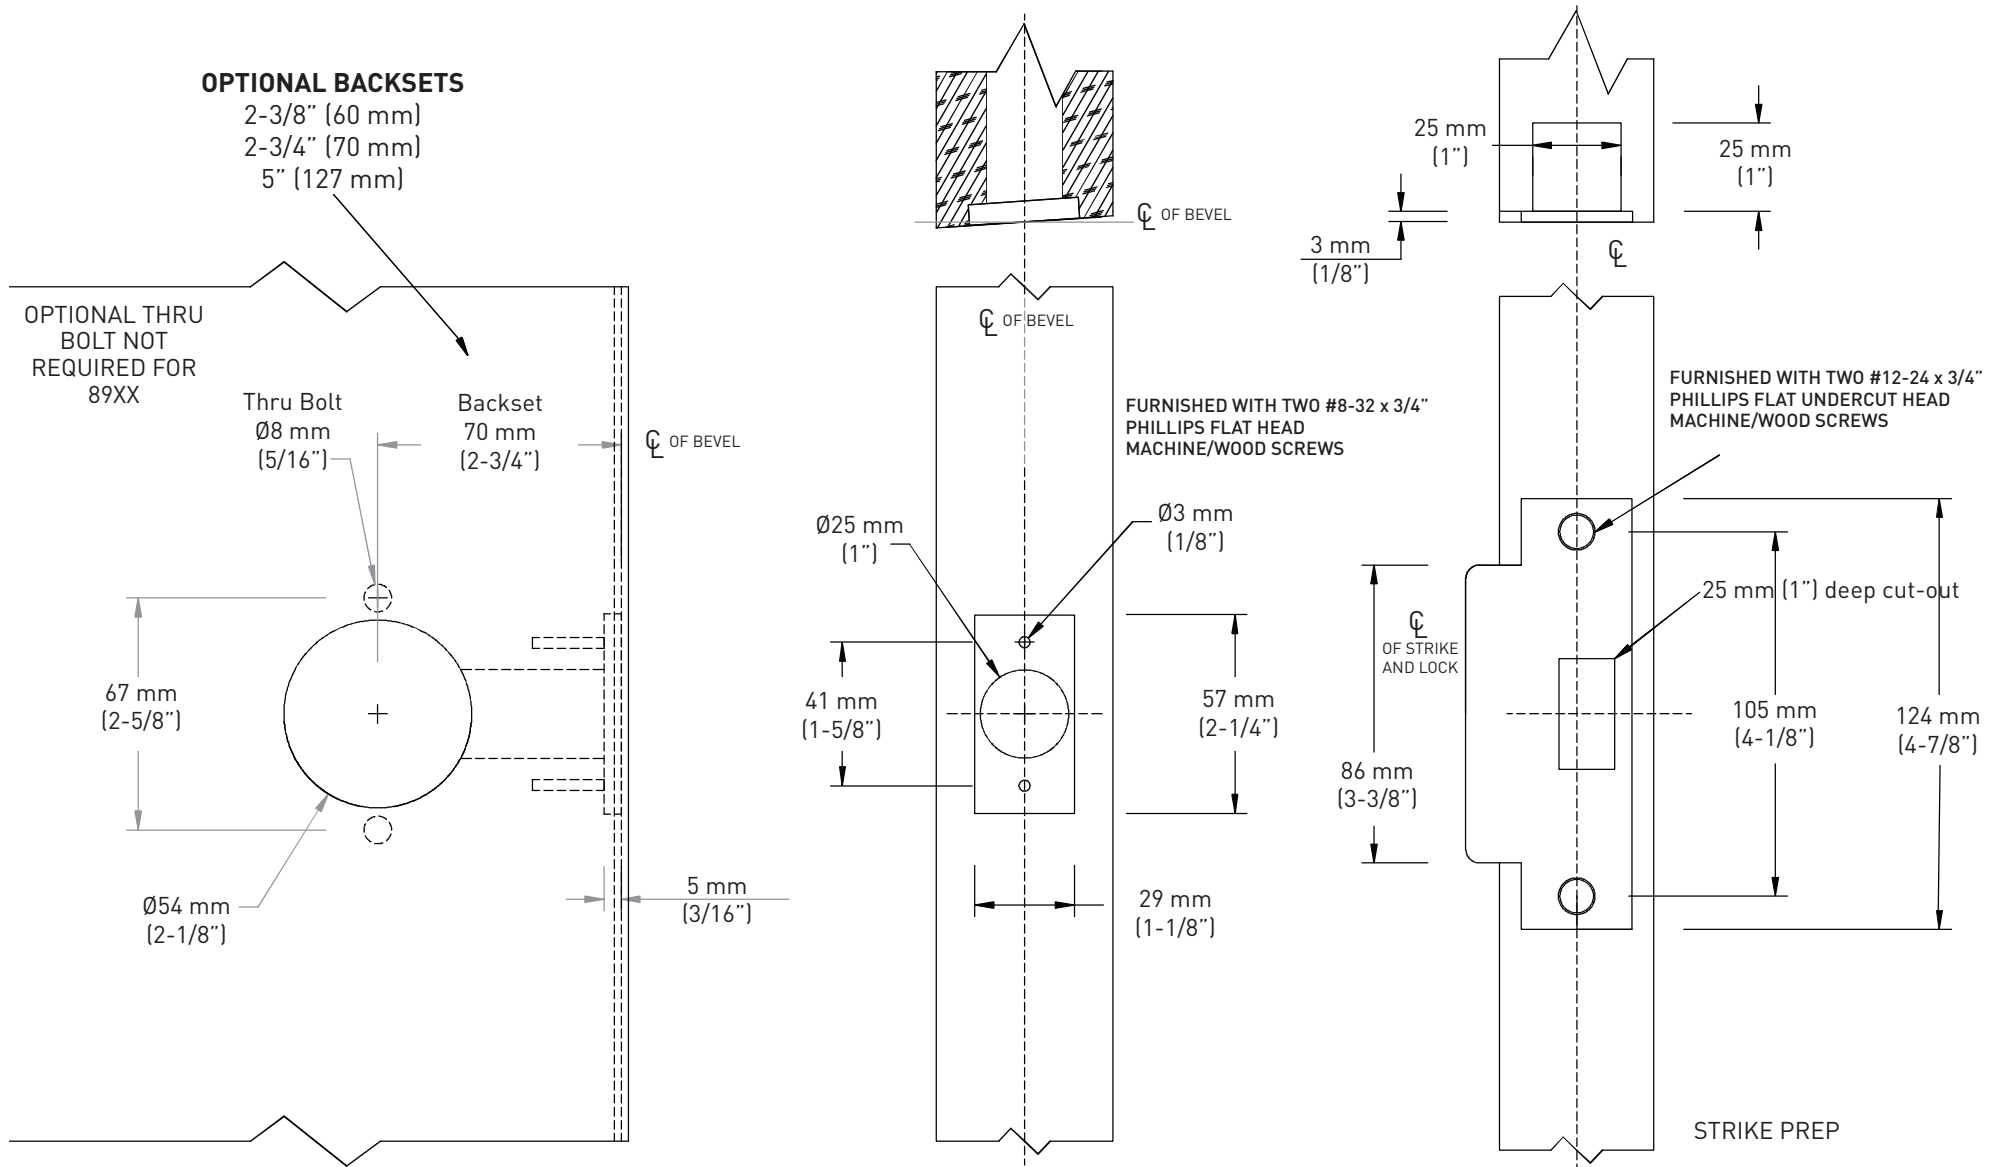

DOOR PREP DETAILS - WOOD OR COMPOSITE G2 CYLINDRICAL LOCK

	TAYMOR INDUSTRIES LTD. 32-49XX EXCALIBUR LOCKS 32-55XX CITADEL LOCKS 32-79XX DUKE LEVER 32-89XX YORK BALL SERIES ANSI G2 CYLINDRICAL LOCKS	RELEASE DATE
		April 22 2014
		TEMPLATE NO.
		T32GE01-W