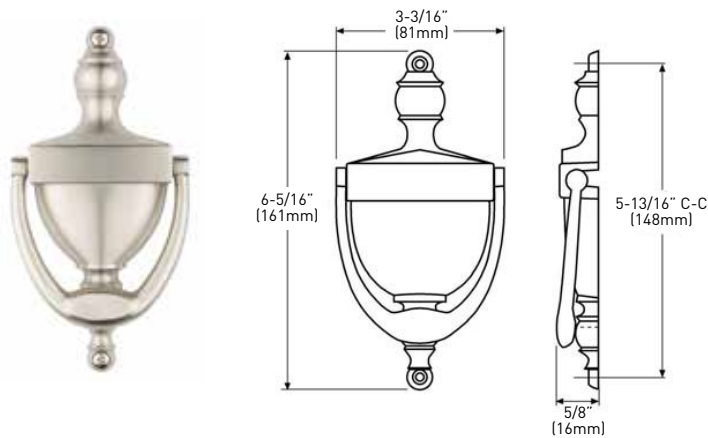

**DOOR KNOCKERS**

**MODERN DOOR KNOCKER**

- › SOLID METAL CONSTRUCTION
- › WEATHER RESISTANT
- › CONCEALED SCREW MOUNT FOR A STREAMLINED LOOK
- › STRIKE PLATE, MOUNTING SCREWS AND TEMPLATE INCLUDED

CARDED	15 SATIN NICKEL	19 BLACK	CASE PACK
2-1/4" W x 5-1/2" H x 3/4" D (57 mm W x 140 mm H x 20 mm D)	25-D4810SN	25-D4810BLK	5

**CLASSIC DOOR KNOCKER**

- › SOLID METAL CONSTRUCTION
- › WEATHER RESISTANT
- › INCLUDES MOUNTING SCREWS IN MATCHING FINISH AND AND TEMPLATE INCLUDED

CARDED	3 POLISHED BRASS	19 MATTE BLACK	15 SATIN NICKEL	CASE PACK
3-3/16" x 6-5/16" (81 mm x 161 mm)	25-D4809B	25-D4809	25-D4809SN	5