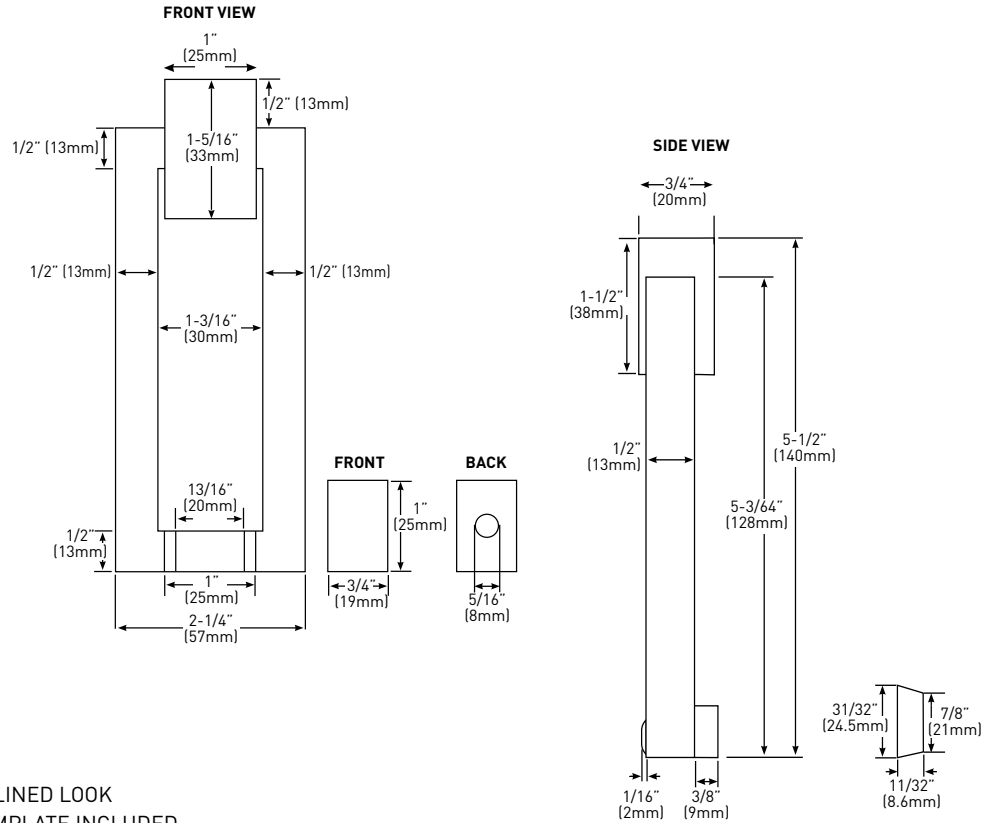

**DOOR KNOCKERS**

**MODERN DOOR KNOCKER**

- › SOLID METAL CONSTRUCTION
- › WEATHER RESISTANT
- › CONCEALED SCREW MOUNT FOR A STREAMLINED LOOK
- › STRIKE PLATE, MOUNTING SCREWS AND TEMPLATE INCLUDED

CARDED	15 SATIN NICKEL	19 BLACK	CASE PACK
2-1/4" W x 5-1/2" H x 3/4" D (57 mm W x 140 mm H x 20 mm D)	25-D4810SN	25-D4810BLK	5

**CLASSIC DOOR KNOCKER**

- › SOLID METAL CONSTRUCTION
- › WEATHER RESISTANT
- › INCLUDES MOUNTING SCREWS IN MATCHING FINISH AND AND TEMPLATE INCLUDED

CARDED	3 POLISHED BRASS	19 MATTE BLACK	15 SATIN NICKEL	CASE PACK
3-3/16" x 6-5/16" (81 mm x 161 mm)	25-D4809B	25-D4809	25-D4809SN	5