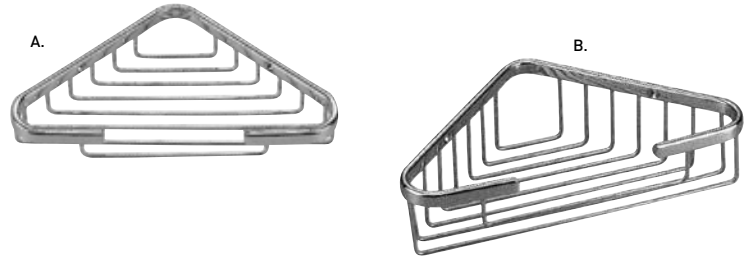

FEATURES

- › EXPOSED SURFACE MOUNT
- › SOLID BRASS AND STAINLESS STEEL CONSTRUCTIONS
- › MOUNTING HARDWARE INCLUDED

MEASUREMENTS ARE FOR REFERENCE ONLY. TAYMOR RESERVES THE RIGHT TO CHANGE THE PRODUCT SPECS WITHOUT NOTICE. FOR PRODUCT WARRANTY, PLEASE VISIT TAYMOR WEBSITE FOR DETAILS.

SHOWER BASKETS - SOLID BRASS | RETAIL PACK

POLISHED CHROME 26

CASE QTY.

A. SMALL CORNER BASKET- 8-1/4" L x 5" W x 1-5/8" D

05-1086S

6

B. MEDIUM CORNER BASKET- 9" L x 5-3/8" W x 2-1/2" D

05-1086M