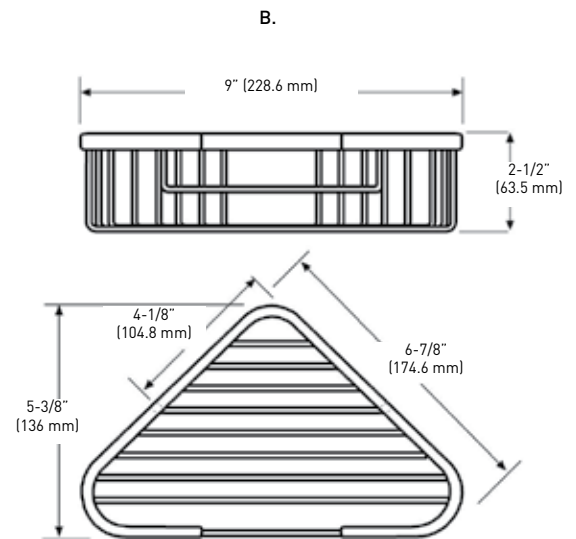

FEATURES

- › EXPOSED SURFACE MOUNT
- › SOLID BRASS AND STAINLESS STEEL CONSTRUCTIONS
- › MOUNTING HARDWARE INCLUDED

MEASUREMENTS ARE FOR REFERENCE ONLY. TAYMOR RESERVES THE RIGHT TO CHANGE THE PRODUCT SPECS WITHOUT NOTICE. FOR PRODUCT WARRANTY, PLEASE VISIT TAYMOR WEBSITE FOR DETAILS.

SHOWER BASKETS - SOLID BRASS | RETAIL PACK

POLISHED CHROME 26

CASE QTY.

A. SMALL CORNER BASKET- 8-1/4" L x 5" W x 1-5/8" D

05-1086S

6

B. MEDIUM CORNER BASKET- 9" L x 5-3/8" W x 2-1/2" D

05-1086M