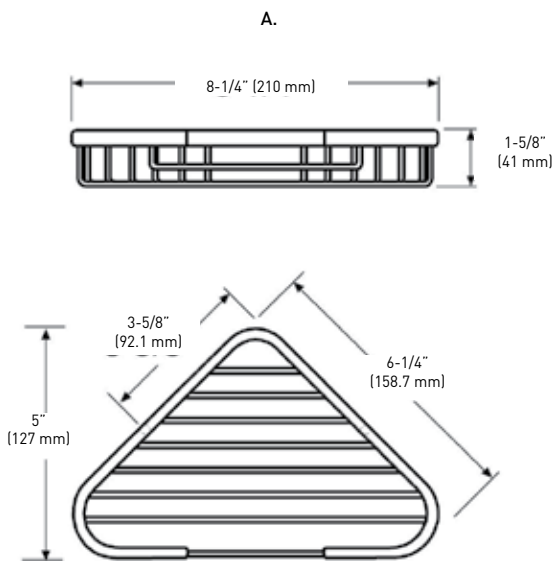

FEATURES

- › EXPOSED SURFACE MOUNT
- › SOLID BRASS AND STAINLESS STEEL CONSTRUCTIONS
- › MOUNTING HARDWARE INCLUDED

MEASUREMENTS ARE FOR REFERENCE ONLY. TAYMOR RESERVES THE RIGHT TO CHANGE THE PRODUCT SPECS WITHOUT NOTICE. FOR PRODUCT WARRANTY, PLEASE VISIT TAYMOR WEBSITE FOR DETAILS.

SHOWER BASKETS - SOLID BRASS | RETAIL PACK

POLISHED CHROME 26

CASE QTY.

A. SMALL CORNER BASKET- 8-1/4" L x 5" W x 1-5/8" D

05-1086S

6

B. MEDIUM CORNER BASKET- 9" L x 5-3/8" W x 2-1/2" D

05-1086M