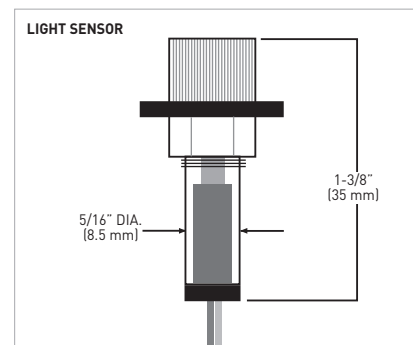

SEE NEXT PAGE FOR CONTINUED SPECIFICATIONS

MEASUREMENTS ARE FOR REFERENCE ONLY. TAYMOR RESERVES THE RIGHT TO CHANGE THE PRODUCT SPECS WITHOUT NOTICE. FOR PRODUCT WARRANTY, PLEASE VISIT TAYMOR WEBSITE FOR DETAILS.

6" BACKLIT LED HOUSE NUMBERS		BLACK	CASE QTY.
RETAIL PACK			
No. 0		25-LEDF60	48
No. 1		25-LEDF61	48
No. 2		25-LEDF62	48
No. 3		25-LEDF63	48
No. 4		25-LEDF64	48
No. 5		25-LEDF65	48
No. 6		25-LEDF66	48
No. 7		25-LEDF67	48
No. 8		25-LEDF68	48
No. 9		25-LEDF69	48
POWER SUPPLY		25-LEDFPWR	48
LED SENSOR (OPTIONAL)		25-LEDPHOTO	48