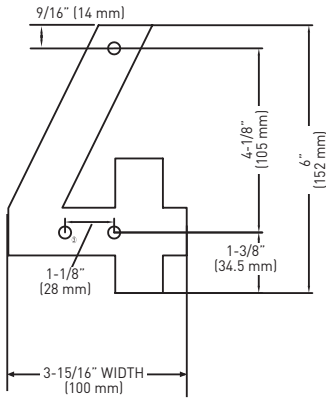

MEASUREMENTS ARE FOR REFERENCE ONLY. TAYMOR RESERVES THE RIGHT TO CHANGE THE PRODUCT SPECS WITHOUT NOTICE. FOR PRODUCT WARRANTY, PLEASE VISIT TAYMOR WEBSITE FOR DETAILS.