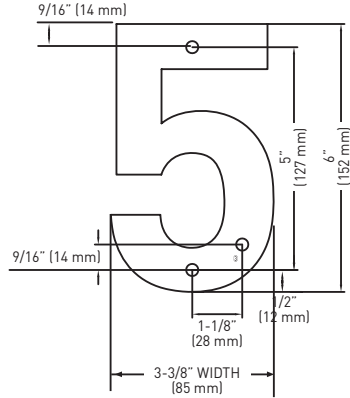

MEASUREMENTS ARE FOR REFERENCE ONLY. TAYMOR RESERVES THE RIGHT TO CHANGE THE PRODUCT SPECS WITHOUT NOTICE. FOR PRODUCT WARRANTY, PLEASE VISIT TAYMOR WEBSITE FOR DETAILS.