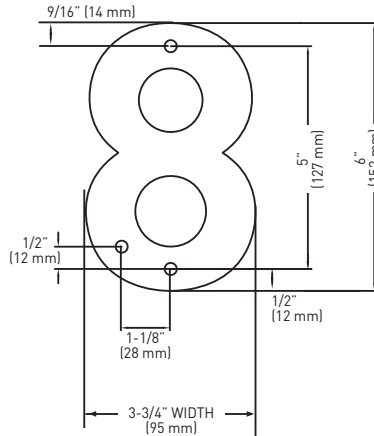

MEASUREMENTS ARE FOR REFERENCE ONLY. TAYMOR RESERVES THE RIGHT TO CHANGE THE PRODUCT SPECS WITHOUT NOTICE. FOR PRODUCT WARRANTY, PLEASE VISIT TAYMOR WEBSITE FOR DETAILS.