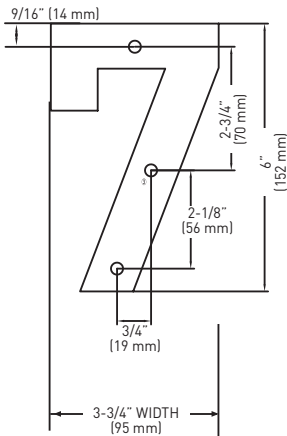

MEASUREMENTS ARE FOR REFERENCE ONLY. TAYMOR RESERVES THE RIGHT TO CHANGE THE PRODUCT SPECS WITHOUT NOTICE. FOR PRODUCT WARRANTY, PLEASE VISIT TAYMOR WEBSITE FOR DETAILS.