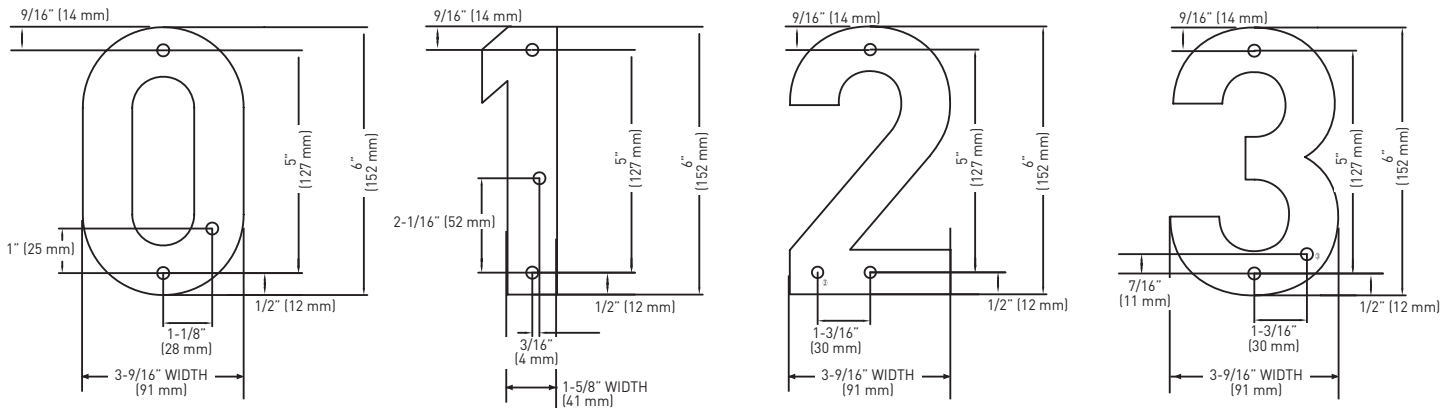

FEATURES

- › CONNECT UP TO 5 HOUSE NUMBERS
- › SOLID ALUMINUM HOUSING WITH POLYESTER POWDER COATING
- › WARM WHITE, 3200K LED LIGHT TECHNOLOGY
- › FROSTED ACRYLIC BACKING FOR BRIGHTER, DIFFUSED AND UNIFORM LIGHT DISPERSION
- › WEATHER RESISTANT
- › OPERATING TEMPERATURE: -30°C TO +40°C
- › PIN MOUNTED FOR FLOATING EFFECT AND NO VISIBLE HARDWARE
- › HORIZONTALLY ALIGNED MOUNTING HOLES FOR EASIER INSTALLATION
- SMOOTH ACRYLIC SURFACE FOR EASY CLEANING AND MINIMAL DIRT BUILD-UP
- DISCREET DRAIN HOLE TO PREVENT WATER ACCUMULATION
- POWER SUPPLY SOLD SEPARATELY
- OPTIONAL LIGHT SENSOR SOLD SEPARATELY
- ONE YEAR LIMITED WARRANTY

15/16" (23 mm) DEEP HOUSE NUMBERS

SEE NEXT PAGE FOR CONTINUED SPECIFICATIONS

MEASUREMENTS ARE FOR REFERENCE ONLY. TAYMOR RESERVES THE RIGHT TO CHANGE THE PRODUCT SPECS WITHOUT NOTICE. FOR PRODUCT WARRANTY, PLEASE VISIT TAYMOR WEBSITE FOR DETAILS.