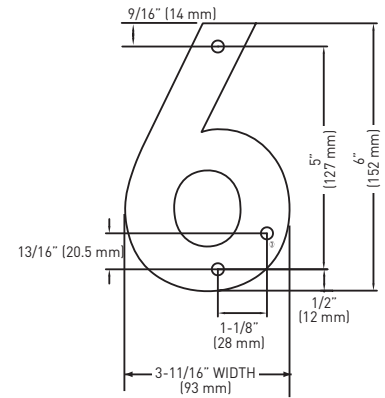

MEASUREMENTS ARE FOR REFERENCE ONLY. TAYMOR RESERVES THE RIGHT TO CHANGE THE PRODUCT SPECS WITHOUT NOTICE. FOR PRODUCT WARRANTY, PLEASE VISIT TAYMOR WEBSITE FOR DETAILS.