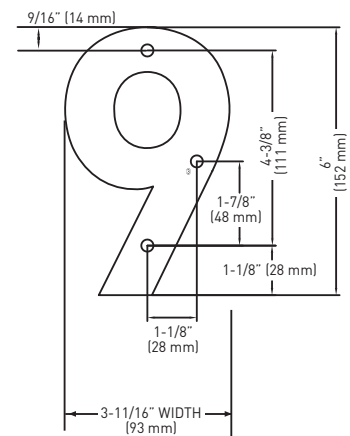

MEASUREMENTS ARE FOR REFERENCE ONLY. TAYMOR RESERVES THE RIGHT TO CHANGE THE PRODUCT SPECS WITHOUT NOTICE. FOR PRODUCT WARRANTY, PLEASE VISIT TAYMOR WEBSITE FOR DETAILS.