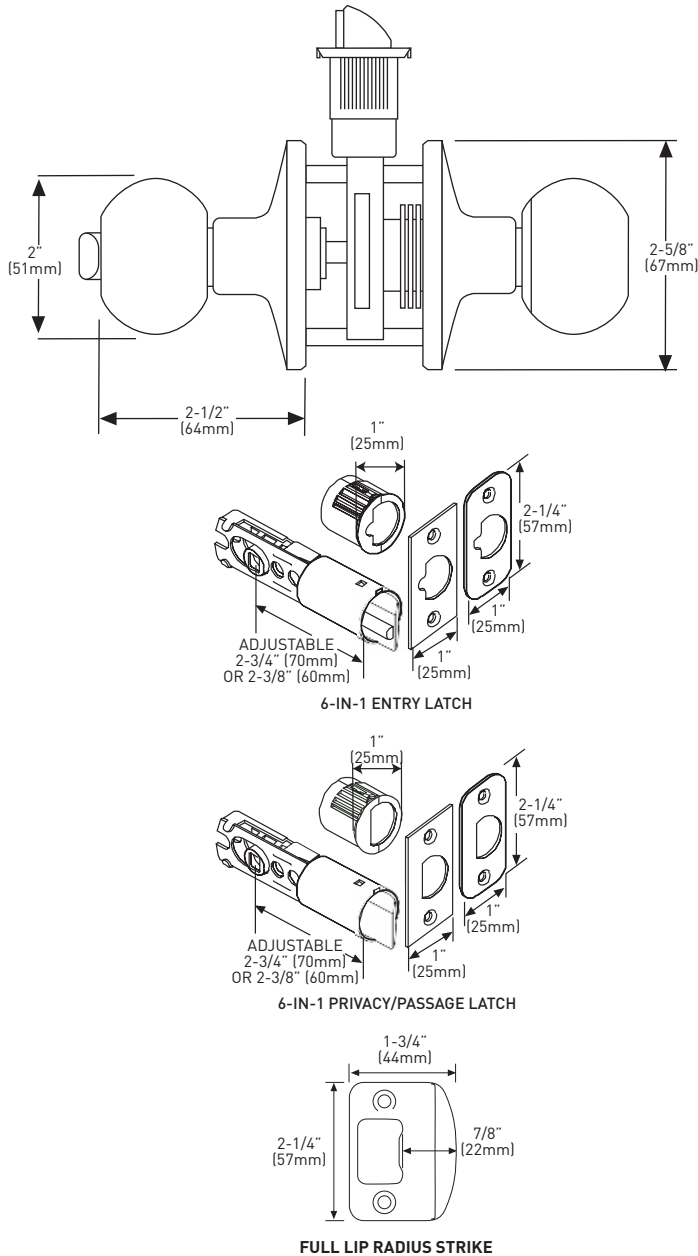

VILLA BALL KNOB SPECIFICATIONS

- › PUSH BUTTON AUTO-RELEASE ON PRIVACY AND KEYED ENTRY FUNCTION
- › UNIVERSAL 6-IN-1 LATCH OFFERS A GUARANTEED FIT
- › INCLUDES ANTI-PRY COLLAR FOR REINFORCED SECURITY
- › 78° LATCH RETRACTION
- › PREMIUM ALL METAL CONSTRUCTION
- › INCLUDES 1-3/4" x 2-1/4" FULL LIP RADIUS CORNER "D" STRIKE STANDARD
- › FITS STANDARD DOORS

VILLA BALL KNOB

GRADE 3
ANSI GRADE 3

LIFETIME MECHANICAL & 5 YEAR FINISH WARRANTY

FULL KEYING SERVICES AVAILABLE
WR5 KEYWAY, PACKAGED IN KEYED DIFFERENT (KD)
OR KEYED ALIKE (KA)

20 MINUTE OPTIONAL
FIRE RATING

SINGLE CYLINDER DEADBOLT SPECIFICATIONS

- › HARDENED "CUT-PROOF" STEEL PIN
- › 6-IN-1 LATCH
- › MECHANICAL WARRANTY
- › 5 YEAR FINISH WARRANTY

SPECIFICATIONS - KEYED ONLY

- › TWO PIECE ANTI-TORQUE CYLINDER
- › TWO 3" STRIKE SCREWS FOR INCREASED SECURITY
- › HIGH SECURITY STRIKE STANDARD
- › SOLID BRASS CYLINDER
- › ANTI-SLIP COLLAR (REMOVABLE FOR 1-1/2" BORE HOLES)

RETAIL COMBO PACK	SATIN CHROME 26D	SATIN STAINLESS STEEL 32D	CASE QTY
VILLA BALL KNOB & SINGLE CYLINDER DEADBOLT	34-FV131496	34-FV531436	4