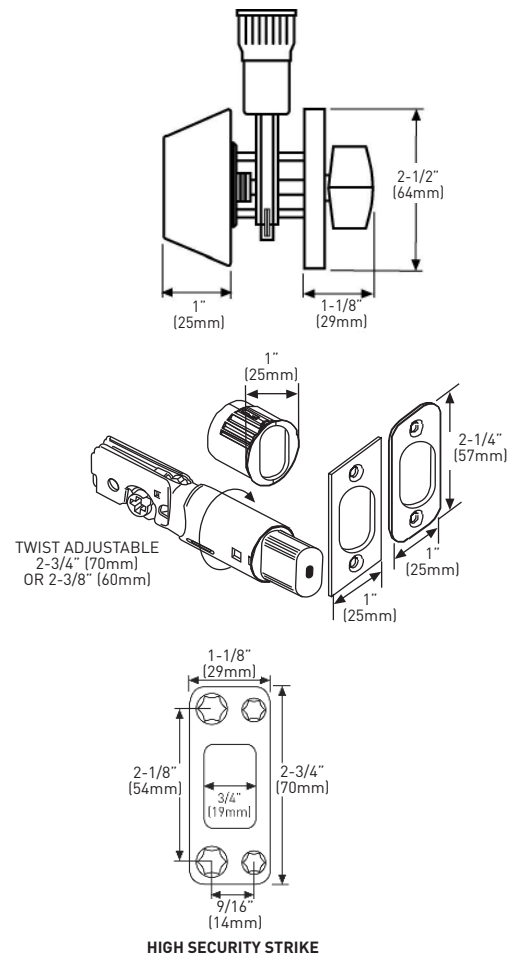

SINGLE CYLINDER DEADBOLT

MEASUREMENTS SUBJECT TO A 3% VARIANCE

MEASUREMENTS ARE FOR REFERENCE ONLY. TAYMOR RESERVES THE RIGHT TO CHANGE THE PRODUCT SPECS WITHOUT NOTICE. FOR PRODUCT WARRANTY, PLEASE VISIT TAYMOR WEBSITE FOR DETAILS

RETAIL COMBO PACK	SATIN CHROME 26D	SATIN STAINLESS STEEL 32D	CASE QTY
VILLA BALL KNOB & SINGLE CYLINDER DEADBOLT	34-FV131496	34-FV531436	4