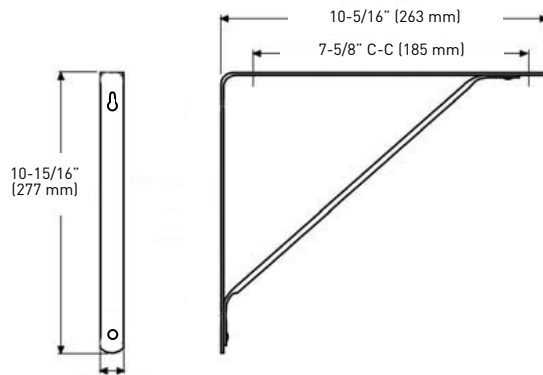

**CLOSET AND CABINET HARDWARE**

**FIXED HEAVY DUTY SHELF & ROD SUPPORT**

- › FOR SHELF UP TO 12" (305 mm) WIDE & ROD UP TO 1-1/2" (38 mm) DIAMETER
- › COMPLETE WITH #2 ROBERTSON SCREWS
- › STEEL

UPC LABEL	WHITE ENAMEL	CASE PACK
FIXED HEAVY DUTY SHELF & ROD SUPPORT	25-2810	20

**FIXED HEAVY DUTY SHELF SUPPORT ONLY**

- › FOR SHELF UP TO 12" (305 mm) WIDE
- › COMPLETE WITH #2 ROBERTSON SCREWS
- › STEEL

UPC LABEL	WHITE ENAMEL	CASE PACK
FIXED HEAVY DUTY SHELF SUPPORT ONLY	25-2815	20