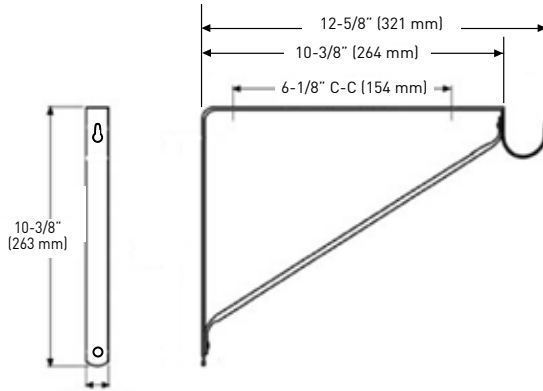

**CLOSET AND CABINET HARDWARE**

**FIXED HEAVY DUTY SHELF & ROD SUPPORT**

- › FOR SHELF UP TO 12" (305 mm) WIDE & ROD UP TO 1-1/2" (38 mm) DIAMETER
- › COMPLETE WITH #2 ROBERTSON SCREWS
- › STEEL

UPC LABEL	WHITE ENAMEL	CASE PACK
FIXED HEAVY DUTY SHELF & ROD SUPPORT	25-2810	20

**FIXED HEAVY DUTY SHELF SUPPORT ONLY**

- › FOR SHELF UP TO 12" (305 mm) WIDE
- › COMPLETE WITH #2 ROBERTSON SCREWS
- › STEEL

UPC LABEL	WHITE ENAMEL	CASE PACK
FIXED HEAVY DUTY SHELF SUPPORT ONLY	25-2815	20