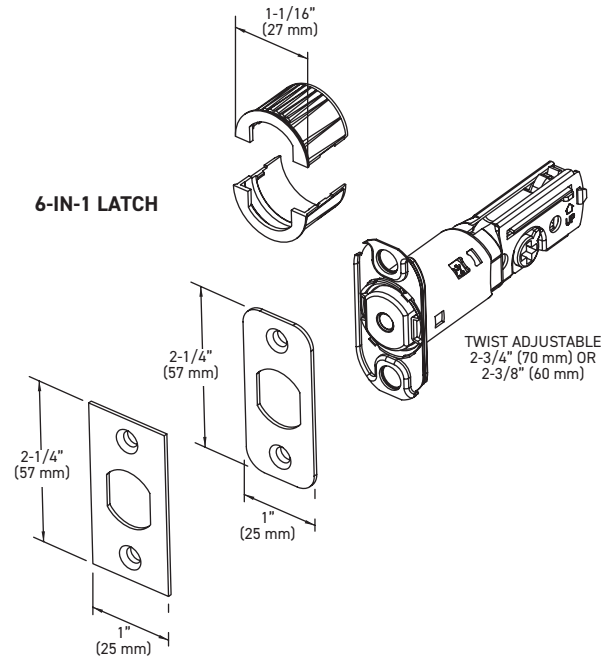

### SPECIFICATIONS

- › ADA THUMBTURN
- › CONCEALED SCREW MOUNT
- › INCLUDES ANTI-PRY COLLAR
- › UNIVERSAL 6-IN-1 LATCH
- › HIGH TENSILE STEEL ANTI-SAW DEADBOLT WITH 1" THROW
- › DEADBOLT FITS 2-1/8" (54 mm) OR 1-1/2" (38 mm) BORE HOLE
- › FITS STANDARD DOOR THICKNESS: 1-3/4" (45 mm) TO 2-1/8" (55 mm)
- › HIGH SECURITY DEADBOLT STRIKE

### LOCK ASSEMBLY

### 6-IN-1 LATCH