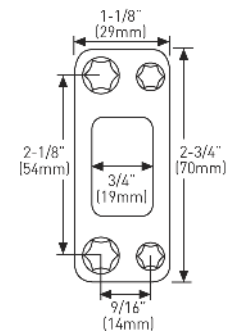

HIGH SECURITY STRIKE

MEASUREMENTS SUBJECT TO A 3% VARIANCE

MEASUREMENTS ARE FOR REFERENCE ONLY. TAYMOR RESERVES THE RIGHT TO CHANGE THE PRODUCT SPECS WITHOUT NOTICE. FOR PRODUCT WARRANTY, PLEASE VISIT TAYMOR WEBSITE FOR DETAILS

	SATIN NICKEL 15	MATTE BLACK 19	POLISHED CHROME 26	SATIN CHROME 26D	CASE QTY
PREMIER ROUND DEADBOLT	30-D01SC408SN	30-D01SC408BLK	30-D01SC408PC	30-D01SC408SC	9