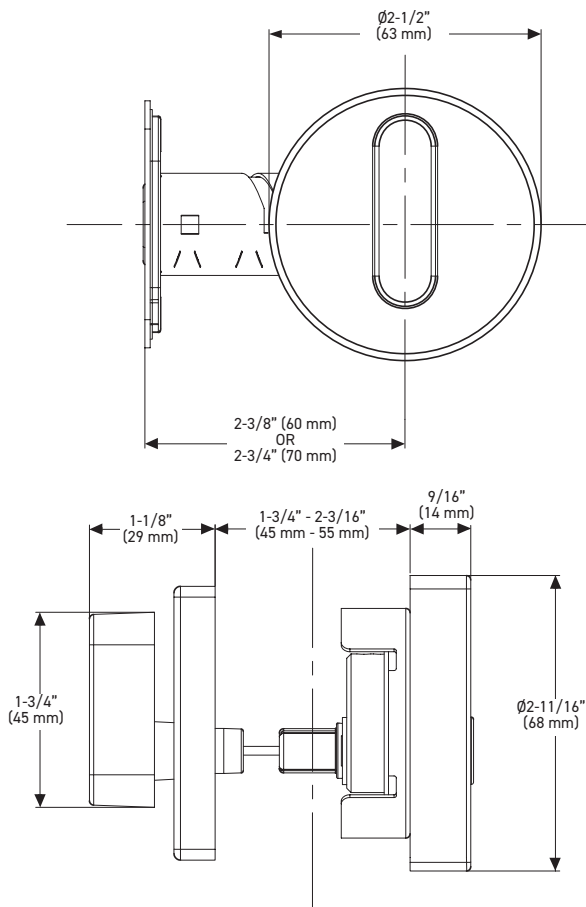

### SPECIFICATIONS

- › ADA THUMBTURN
- › CONCEALED SCREW MOUNT
- › INCLUDES ANTI-PRY COLLAR
- › UNIVERSAL 6-IN-1 LATCH
- › HIGH TENSILE STEEL ANTI-SAW DEADBOLT WITH 1" THROW
- › DEADBOLT FITS 2-1/8" (54 mm) OR 1-1/2" (38 mm) BORE HOLE
- › FITS STANDARD DOOR THICKNESS: 1-3/4" (45 mm) TO 2-1/8" (55 mm)
- › HIGH SECURITY DEADBOLT STRIKE

### LOCK ASSEMBLY

### 6-IN-1 LATCH

	SATIN NICKEL 15	MATTE BLACK 19	POLISHED CHROME 26	SATIN CHROME 26D	CASE QTY
PREMIER ROUND DEADBOLT	30-D01SC408SN	30-D01SC408BLK	30-D01SC408PC	30-D01SC408SC	9