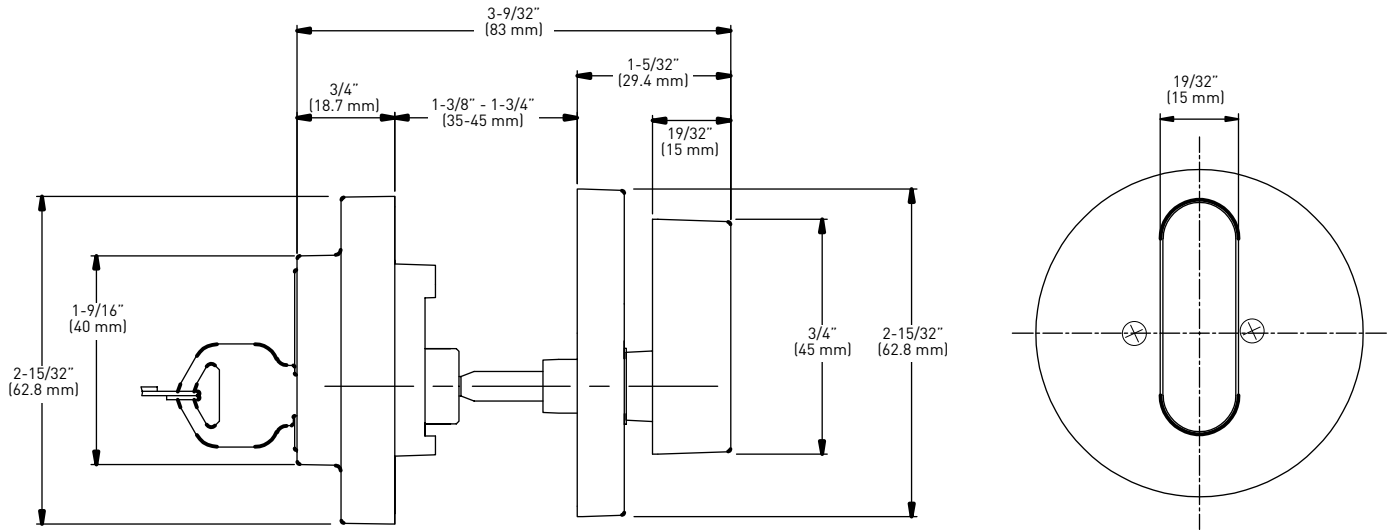

26
POLISHED
CHROME

26D
SATIN
CHROME

FEATURES

- ADA THUMBTURN
- 6-IN-1 ADJUSTABLE LATCH
- FOR 1-3/8" TO 1-3/4" THICK DOORS
- 1" HIGH TENSILE STEEL, ANTI-SAW DEADBOLT
- HIGH SECURITY STRIKE
- ANSI/BHMA GRADE 3
- 5-PIN WEISER CYLINDER
- PREMIER VISUAL PACK (KD)
- LIFETIME MECHANICAL AND FINISH WARRANTY