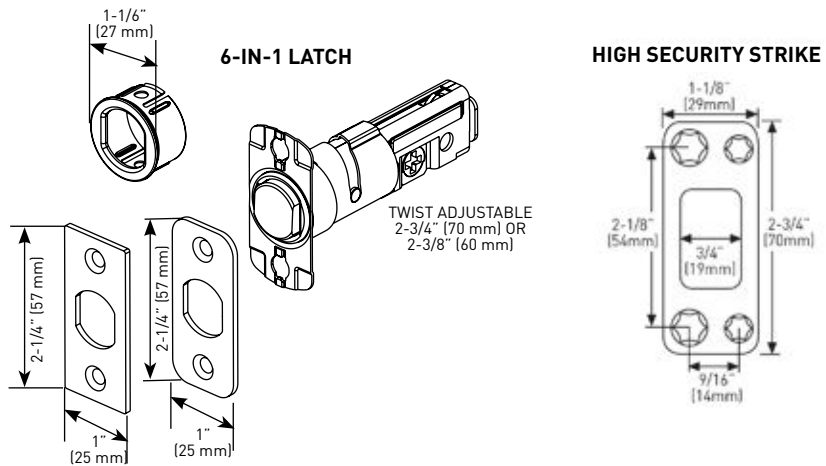

26
POLISHED
CHROME

26D
SATIN
CHROME

FEATURES

- ADA THUMBTURN
- 6-IN-1 ADJUSTABLE LATCH
- FOR 1-3/8" TO 1-3/4" THICK DOORS
- 1" HIGH TENSILE STEEL, ANTI-SAW DEADBOLT
- HIGH SECURITY STRIKE
- ANSI/BHMA GRADE 3
- 5-PIN WEISER CYLINDER
- PREMIER VISUAL PACK (KD)
- LIFETIME MECHANICAL AND FINISH WARRANTY