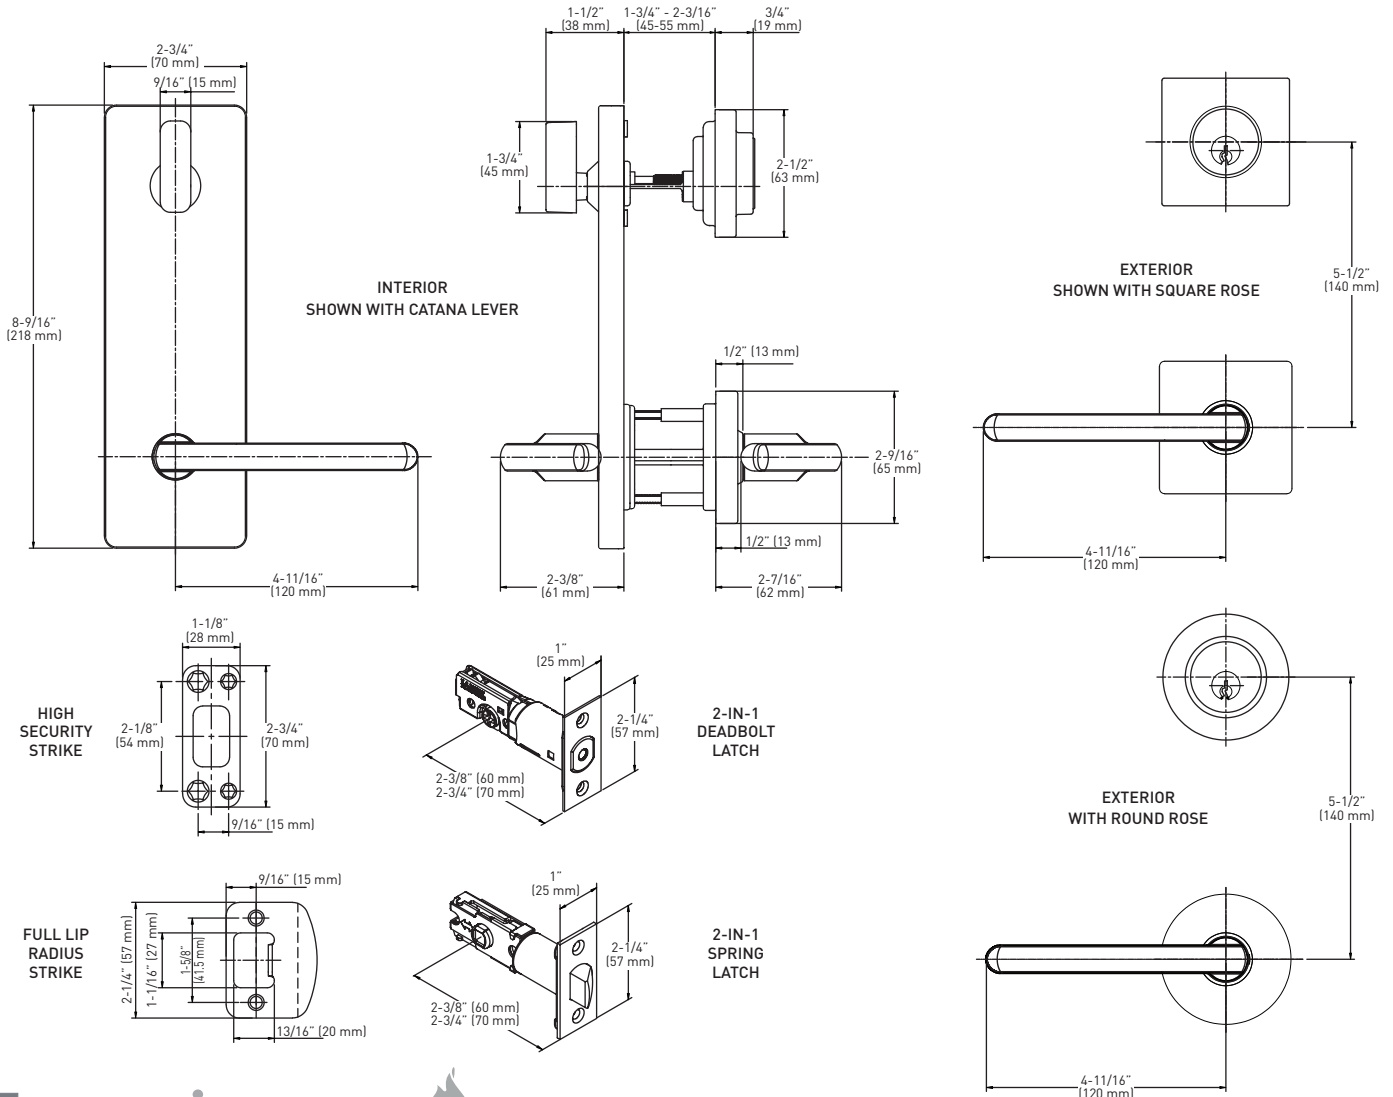

GRADE 2

ANSI GRADE 2

Meets ADA standards

FIRE RATED

UL certified for 3-hour fire rating

FULL KEYING SERVICES AVAILABLE

6 pin SC4 keyway, packaged in Keyed Different.

LIMITED LIFETIME MECHANICAL & FINISH WARRANTY