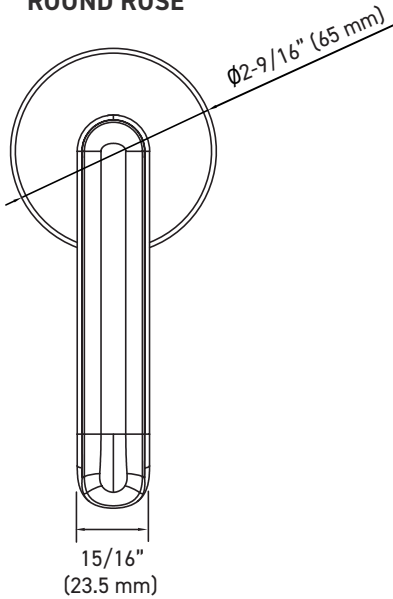

ROUND ROSE

SQUARE ROSE

FULL LIP RADIUS STRIKE

6-IN1 PRIVACY/PASSAGE LATCH

MEASUREMENTS SUBJECT TO A 3% VARIANCE. MEASUREMENTS ARE FOR REFERENCE ONLY. TAYMOR RESERVES THE RIGHT TO CHANGE PRODUCT SPECS WITHOUT NOTICE.