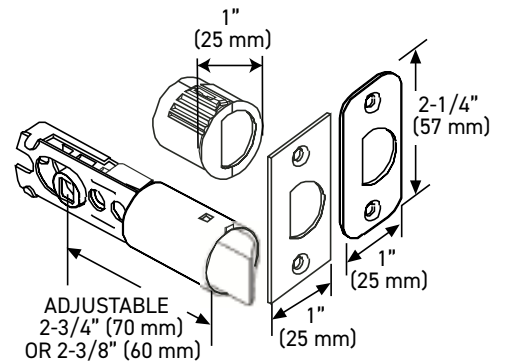

6-IN1 PRIVACY/PASSAGE LATCH

MEASUREMENTS SUBJECT TO A 3% VARIANCE. MEASUREMENTS ARE FOR REFERENCE ONLY. TAYMOR RESERVES THE RIGHT TO CHANGE PRODUCT SPECS WITHOUT NOTICE.