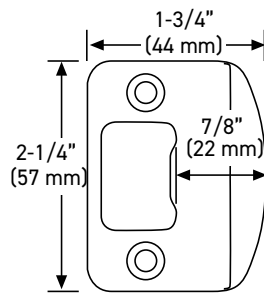

SQUARE ROSE

FULL LIP RADIUS STRIKE