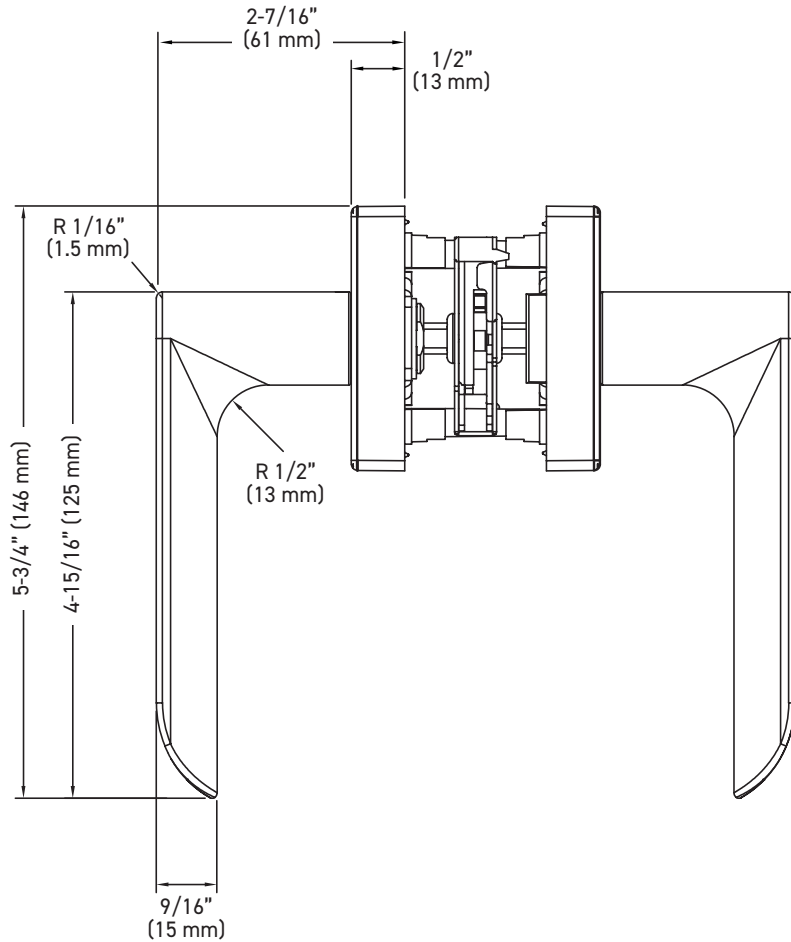

SQUARE ROSE

FULL LIP RADIUS STRIKE