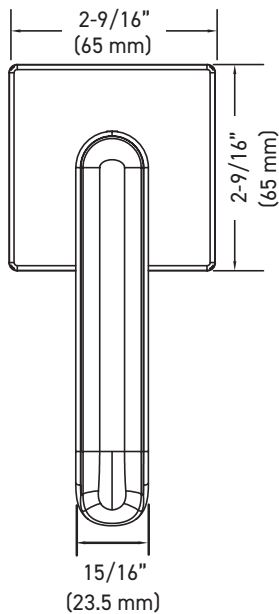

SQUARE ROSE

FULL LIP RADIUS STRIKE