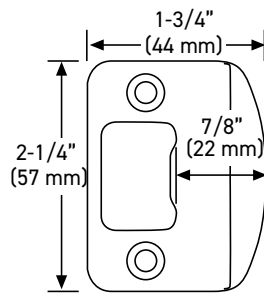

SQUARE ROSE

FULL LIP RADIUS STRIKE

6-IN1 PRIVACY/PASSAGE LATCH

MEASUREMENTS SUBJECT TO A 3% VARIANCE. MEASUREMENTS ARE FOR REFERENCE ONLY. TAYMOR RESERVES THE RIGHT TO CHANGE PRODUCT SPECS WITHOUT NOTICE.