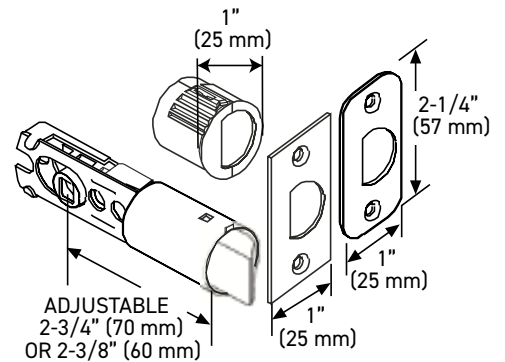

SQUARE ROSE

FULL LIP RADIUS STRIKE

6-IN1 PRIVACY/PASSAGE LATCH

MEASUREMENTS SUBJECT TO A 3% VARIANCE. MEASUREMENTS ARE FOR REFERENCE ONLY. TAYMOR RESERVES THE RIGHT TO CHANGE PRODUCT SPECS WITHOUT NOTICE.