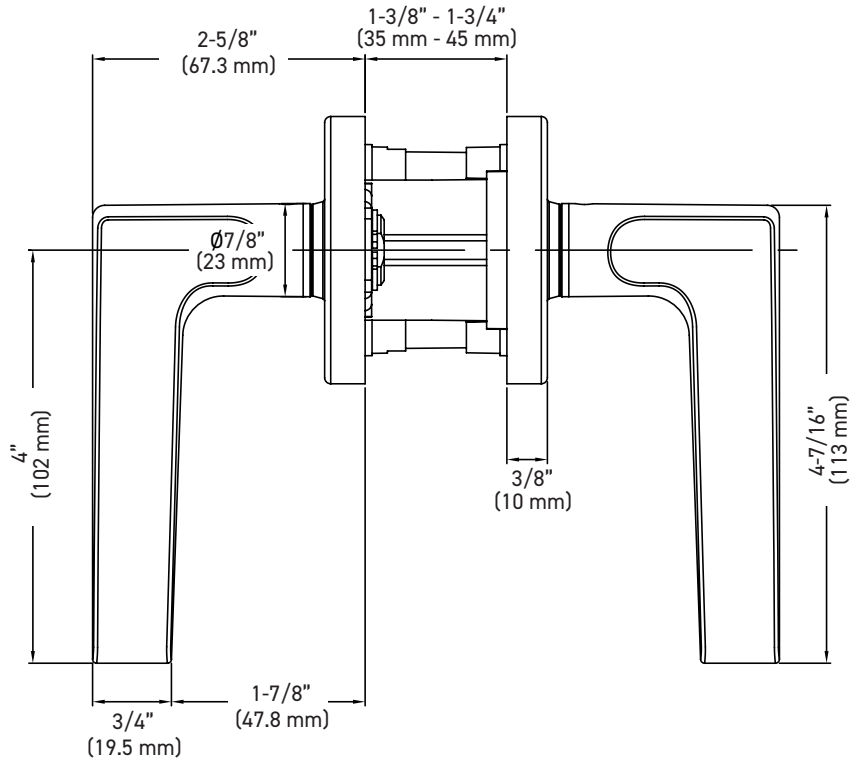

SQUARE ROSE

FULL LIP RADIUS STRIKE

6-IN1 PRIVACY/PASSAGE LATCH

MEASUREMENTS SUBJECT TO A 3% VARIANCE. MEASUREMENTS ARE FOR REFERENCE ONLY. TAYMOR RESERVES THE RIGHT TO CHANGE PRODUCT SPECS WITHOUT NOTICE.