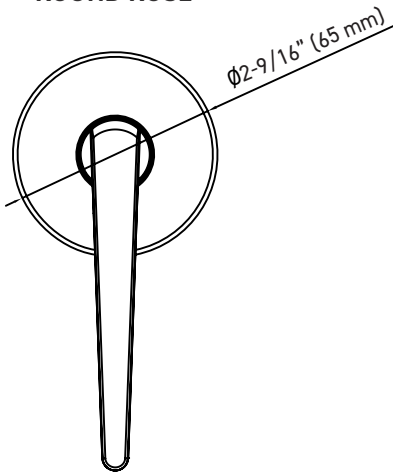

INSTALLATION

- Fits standard door thickness: 1-3/8" (35 mm) - 1-3/4" (45 mm)
- Full lip radius corner strike with adjustable tab standard: 1-3/4" x 2-1/4" (45 mm x 57 mm)
- Standard bore holes: 2-1/8" (54 mm)

30-D006464SB

Example of the item codes for the Vega Round Rose Lever in Satin Brass:

FUNCTIONS	LINE CODE	SKU	FINISH CODE	ITEM CODE
Privacy	30	D006424	SB	30-D006424SB
Passage 🔥	30	D006434	SB	30-D006434SB
Inside Trim	30	HL0064	SB	30-HL0064SB
Dummy	30	644	SB	30-644SB

ADDITIONAL DETAILS

- Special order products are not eligible for return or exchange
- Lead times may vary
- Minimum order quantities apply

ROUND ROSE

SQUARE ROSE

FULL LIP RADIUS STRIKE

6-IN1 PRIVACY/PASSAGE LATCH