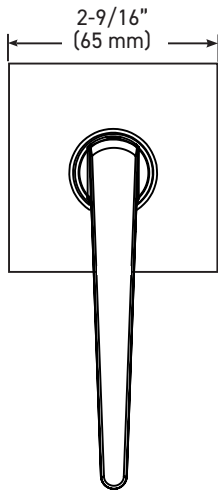

INSTALLATION

- Fits standard door thickness: 1-3/8" (35 mm) - 1-3/4" (45 mm)
- Full lip radius corner strike with adjustable tab standard: 1-3/4" x 2-1/4" (45 mm x 57 mm)
- Standard bore holes: 2-1/8" (54 mm)

30-D006464SB

Example of the item codes for the Vega Round Rose Lever in Satin Brass:

FUNCTIONS	LINE CODE	SKU	FINISH CODE	ITEM CODE
Privacy	30	D006424	SB	30-D006424SB
Passage 🔥	30	D006434	SB	30-D006434SB
Inside Trim	30	HL0064	SB	30-HL0064SB
Dummy	30	644	SB	30-644SB

ADDITIONAL DETAILS

- Special order products are not eligible for return or exchange
- Lead times may vary
- Minimum order quantities apply

ROUND ROSE

SQUARE ROSE

FULL LIP RADIUS STRIKE

6-IN1 PRIVACY/PASSAGE LATCH