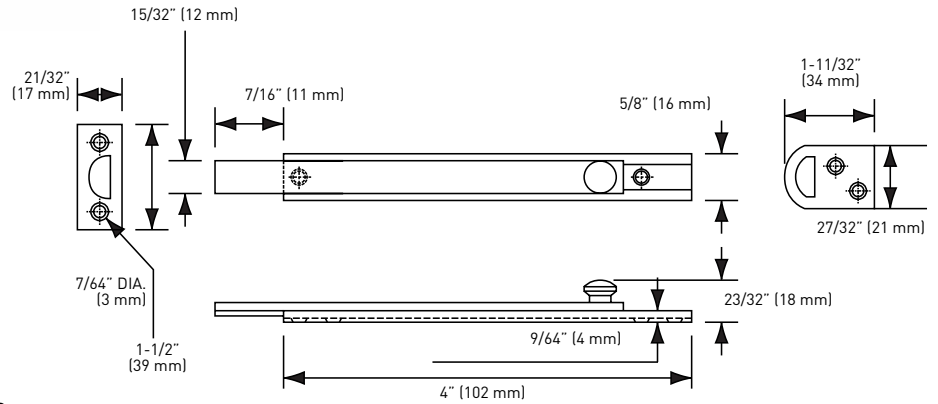

DOOR SECURITY

SOLID BRASS SURFACE BOLT

- > 4" (102 mm)
- > SOLID BRASS CONSTRUCTION
- > INCLUDES 2 KEEPERS AND MOUNTING SCREWS

	15 SATIN NICKEL	19 MATTE BLACK	26 POLISHED CHROME	CASE PACK
4" (102 mm) POLY-BAG WITH UPC	25-4035100SN	25-4035100BLK	25-4035100PC	10

FLUSH BOLT - RADIUS END

- > 6" (152 mm)
- > SOLID BRASS AND STEEL CONSTRUCTION
- > INCLUDES KEEPER AND MOUNTING SCREWS

	10B OIL RUBBED BRONZE	15 SATIN NICKEL	19 MATTE BLACK	26D SATIN CHROME	CASE PACK
6" (152 mm) RADIUS END POLY-BAG WITH UPC	25-5316ORB	25-5316SN	25-5316BLK	25-5316SC	20