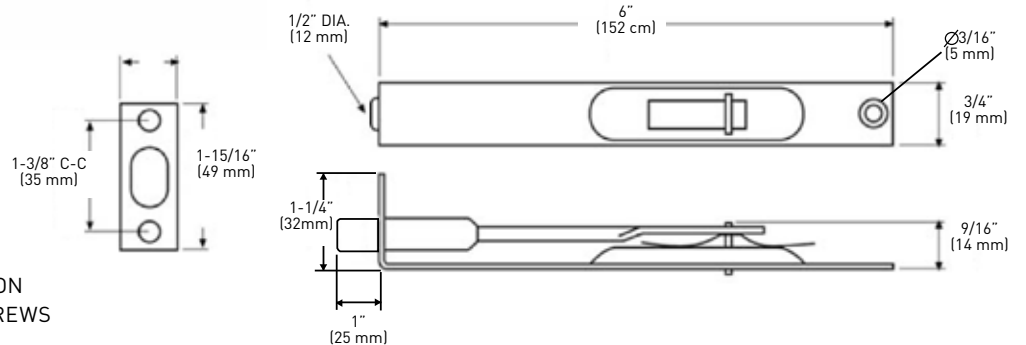

DOOR SECURITY

SOLID BRASS SURFACE BOLT

- > 4" (102 mm)
- > SOLID BRASS CONSTRUCTION
- > INCLUDES 2 KEEPERS AND MOUNTING SCREWS

	15 SATIN NICKEL	19 MATTE BLACK	26 POLISHED CHROME	CASE PACK
4" (102 mm) POLY-BAG WITH UPC	25-4035100SN	25-4035100BLK	25-4035100PC	10

FLUSH BOLT - RADIUS END

- > 6" (152 mm)
- > SOLID BRASS AND STEEL CONSTRUCTION
- > INCLUDES KEEPER AND MOUNTING SCREWS

	10B OIL RUBBED BRONZE	15 SATIN NICKEL	19 MATTE BLACK	26D SATIN CHROME	CASE PACK
6" (152 mm) RADIUS END POLY-BAG WITH UPC	25-5316ORB	25-5316SN	25-5316BLK	25-5316SC	20