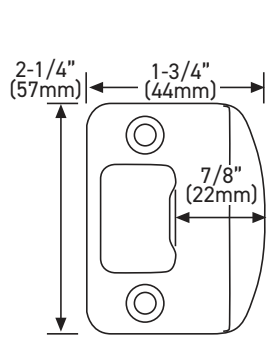

FULL LIP RADIUS STRIKE