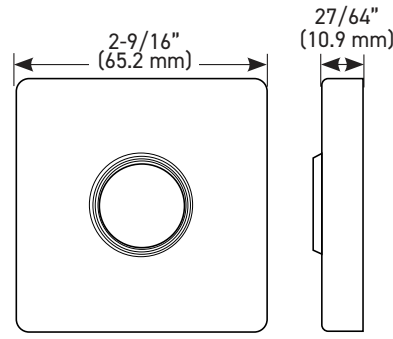

OPTIONAL SQUARE CONTEMPORARY ROSE KIT