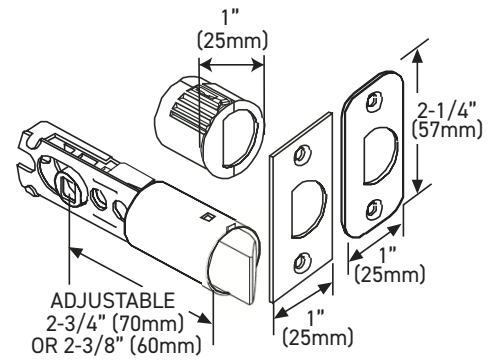

6-IN1 PRIVACY/PASSAGE LATCH