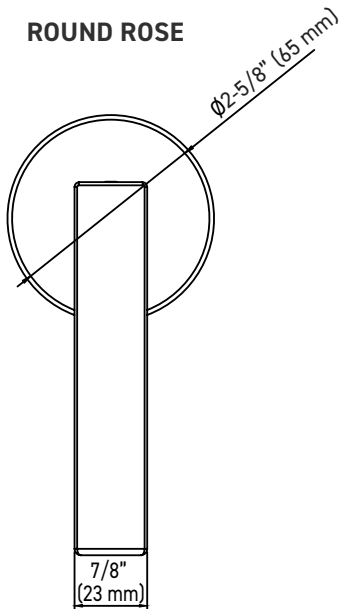

ROUND ROSE

SQUARE ROSE

FULL LIP RADIUS STRIKE

MEASUREMENTS SUBJECT TO A 3% VARIANCE. MEASUREMENTS ARE FOR REFERENCE ONLY. TAYMOR RESERVES THE RIGHT TO CHANGE PRODUCT SPECS WITHOUT NOTICE.