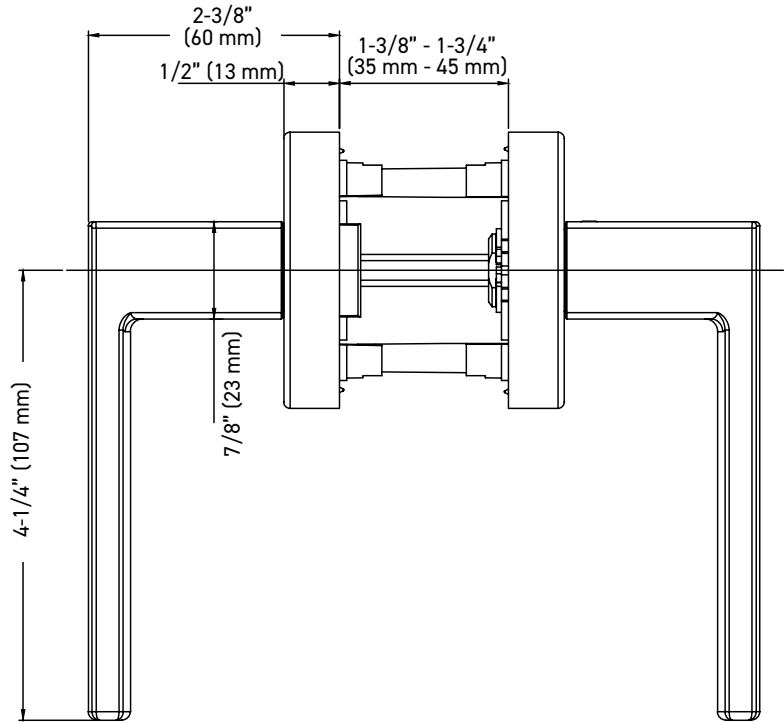

SQUARE ROSE

FULL LIP RADIUS STRIKE