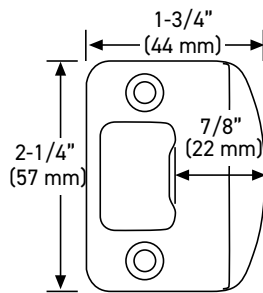

SQUARE ROSE

FULL LIP RADIUS STRIKE