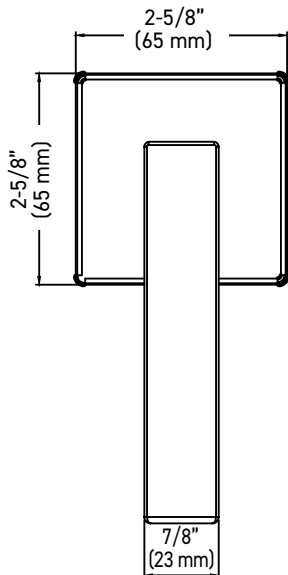

SQUARE ROSE

FULL LIP RADIUS STRIKE