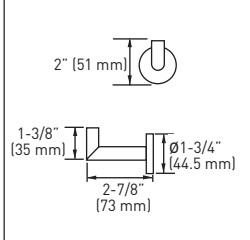

Taymor® | PRODUCT SPECIFICATIONS

ASTRAL

FEATURES

- › INCLUDES MOUNTING PLATES* 1-3/16" x 1-3/16" (30 mm x 30 mm) - STEEL
- *PAPER HOLDER 1-15/32" x 1-13/32" (37 mm x 36 mm) - ZINC
- NYLON ANCHORS AND STEEL PHILLIPS HEAD SCREWS: #8 x 1-1/4" (32 mm)
- › SOLID ZINC DIE-CAST CONSTRUCTION (POSTS)

DOUBLE TOWEL BAR

SINGLE ROBE HOOK

TOWEL RING

PIVOTING PAPER HOLDER

PAPER HOLDER/ TOWEL HOLDER

PAPER HOLDER (LEFT HAND INSTALLATION ONLY)

MEASUREMENTS SUBJECT TO A 3% VARIANCE

MEASUREMENTS ARE FOR REFERENCE ONLY. TAYMOR RESERVES THE RIGHT TO CHANGE THE PRODUCT SPECS WITHOUT NOTICE. FOR PRODUCT WARRANTY, PLEASE VISIT TAYMOR WEBSITE FOR DETAILS

SPÉCIFICATIONS

- COMPREND LES PLAQUES DE MONTAGE* 30 mm x 30 mm (1-3/16 po x 1-3/16 po) - ACIER
- *PORTE-PAPIER HYGIÉNIQUE 37 mm x 36 mm (1-15/32 po x 1-13/32 po) - ZINC NYLON ET LES VIS PHILLIPS EN ACIER : NO 8 DE 32 mm (1-1/4 po)
- CONSTRUCTION EN ZINC MASSIF MOULÉ SOUS PRESSION (SUPPORTS)