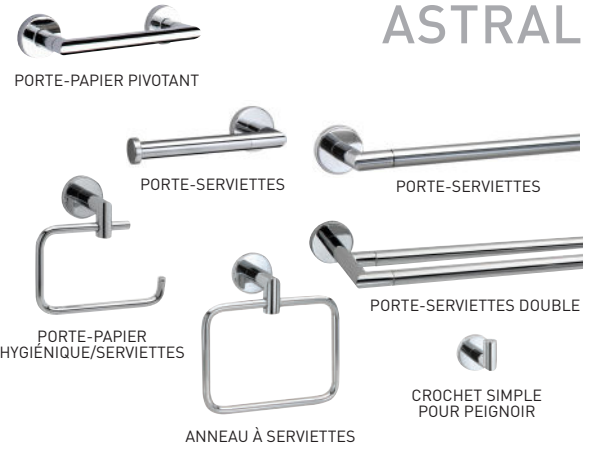

SPÉCIFICATIONS

- COMPREND LES PLAQUES DE MONTAGE* 30 mm x 30 mm (1-3/16 po x 1-3/16 po) - ACIER
- *PORTE-PAPIER HYGIÉNIQUE 37 mm x 36 mm (1-15/32 po x 1-13/32 po) - ZINC NYLON ET LES VIS PHILLIPS EN ACIER : NO 8 DE 32 mm (1-1/4 po)
- CONSTRUCTION EN ZINC MASSIF MOULÉ SOUS PRESSION (SUPPORTS)