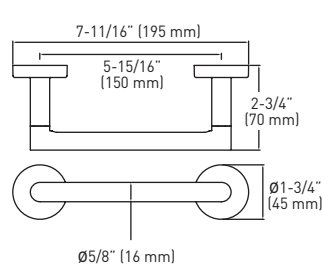

Taymor® | PRODUCT SPECIFICATIONS

ASTRAL

FEATURES

- › INCLUDES MOUNTING PLATES* 1-3/16" x 1-3/16" (30 mm x 30 mm) - STEEL
- *PAPER HOLDER 1-15/32" x 1-13/32" (37 mm x 36 mm) - ZINC
- NYLON ANCHORS AND STEEL PHILLIPS HEAD SCREWS: #8 x 1-1/4" (32 mm)
- › SOLID ZINC DIE-CAST CONSTRUCTION (POSTS)

DOUBLE TOWEL BAR

SINGLE ROBE HOOK

TOWEL RING

PIVOTING PAPER HOLDER

PAPER HOLDER/ TOWEL HOLDER

PAPER HOLDER (LEFT HAND INSTALLATION ONLY)

MEASUREMENTS SUBJECT TO A 3% VARIANCE

MEASUREMENTS ARE FOR REFERENCE ONLY. TAYMOR RESERVES THE RIGHT TO CHANGE THE PRODUCT SPECS WITHOUT NOTICE. FOR PRODUCT WARRANTY, PLEASE VISIT TAYMOR WEBSITE FOR DETAILS

SPÉCIFICATIONS

- COMPREND LES PLAQUES DE MONTAGE* 30 mm x 30 mm (1-3/16 po x 1-3/16 po) - ACIER
- *PORTE-PAPIER HYGIÉNIQUE 37 mm x 36 mm (1-15/32 po x 1-13/32 po) - ZINC NYLON ET LES VIS PHILLIPS EN ACIER : NO 8 DE 32 mm (1-1/4 po)
- CONSTRUCTION EN ZINC MASSIF MOULÉ SOUS PRESSION (SUPPORTS)