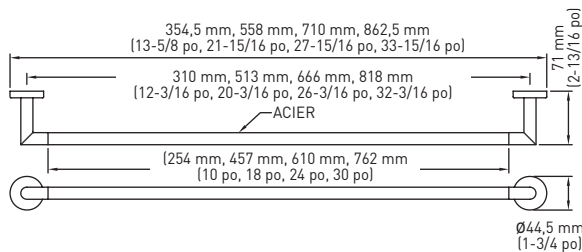

PORTE-SERVIETTES