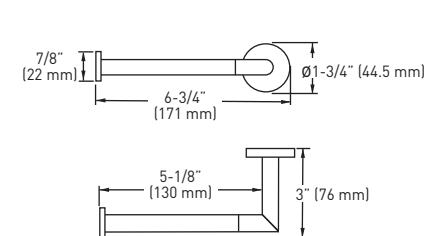

Taymor® | PRODUCT SPECIFICATIONS

ASTRAL

FEATURES

- › INCLUDES MOUNTING PLATES* 1-3/16" x 1-3/16" (30 mm x 30 mm) - STEEL
- *PAPER HOLDER 1-15/32" x 1-13/32" (37 mm x 36 mm) - ZINC
- NYLON ANCHORS AND STEEL PHILLIPS HEAD SCREWS: #8 x 1-1/4" (32 mm)
- › SOLID ZINC DIE-CAST CONSTRUCTION (POSTS)

DOUBLE TOWEL BAR

SINGLE ROBE HOOK

TOWEL RING

PIVOTING PAPER HOLDER

PAPER HOLDER/ TOWEL HOLDER

PAPER HOLDER (LEFT HAND INSTALLATION ONLY)

MEASUREMENTS SUBJECT TO A 3% VARIANCE

MEASUREMENTS ARE FOR REFERENCE ONLY. TAYMOR RESERVES THE RIGHT TO CHANGE THE PRODUCT SPECS WITHOUT NOTICE. FOR PRODUCT WARRANTY, PLEASE VISIT TAYMOR WEBSITE FOR DETAILS

SPÉCIFICATIONS

- COMPREND LES PLAQUES DE MONTAGE* 30 mm x 30 mm (1-3/16 po x 1-3/16 po) - ACIER
- *PORTE-PAPIER HYGIÉNIQUE 37 mm x 36 mm (1-15/32 po x 1-13/32 po) - ZINC NYLON ET LES VIS PHILLIPS EN ACIER : NO 8 DE 32 mm (1-1/4 po)
- CONSTRUCTION EN ZINC MASSIF MOULÉ SOUS PRESSION (SUPPORTS)