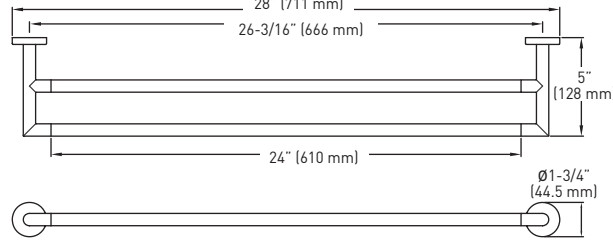

Taymor® | PRODUCT SPECIFICATIONS

ASTRAL

FEATURES

- › INCLUDES MOUNTING PLATES* 1-3/16" x 1-3/16" (30 mm x 30 mm) - STEEL
- *PAPER HOLDER 1-15/32" x 1-13/32" (37 mm x 36 mm) - ZINC
- NYLON ANCHORS AND STEEL PHILLIPS HEAD SCREWS: #8 x 1-1/4" (32 mm)
- › SOLID ZINC DIE-CAST CONSTRUCTION (POSTS)

PIVOTING PAPER HOLDER

PAPER HOLDER

TOWEL BAR

PAPER/TOWEL HOLDER

DOUBLE TOWEL BAR

TOWEL RING

SINGLE ROBE HOOK

TOWEL BAR

DOUBLE TOWEL BAR

SINGLE ROBE HOOK

TOWEL RING

PIVOTING PAPER HOLDER

PAPER HOLDER/ TOWEL HOLDER

PAPER HOLDER (LEFT HAND INSTALLATION ONLY)

MEASUREMENTS SUBJECT TO A 3% VARIANCE

MEASUREMENTS ARE FOR REFERENCE ONLY. TAYMOR RESERVES THE RIGHT TO CHANGE THE PRODUCT SPECS WITHOUT NOTICE. FOR PRODUCT WARRANTY, PLEASE VISIT TAYMOR WEBSITE FOR DETAILS

SPÉCIFICATIONS

- COMPREND LES PLAQUES DE MONTAGE* 30 mm x 30 mm (1-3/16 po x 1-3/16 po) - ACIER
- *PORTE-PAPIER HYGIÉNIQUE 37 mm x 36 mm (1-15/32 po x 1-13/32 po) - ZINC NYLON ET LES VIS PHILLIPS EN ACIER : NO 8 DE 32 mm (1-1/4 po)
- CONSTRUCTION EN ZINC MASSIF MOULÉ SOUS PRESSION (SUPPORTS)