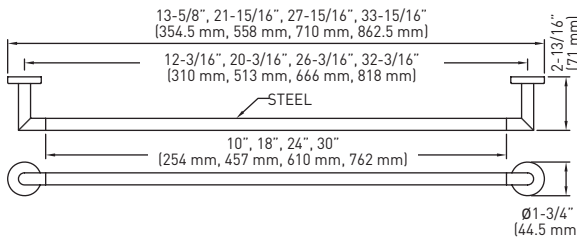

Taymor® | PRODUCT SPECIFICATIONS

ASTRAL

FEATURES

- › INCLUDES MOUNTING PLATES* 1-3/16" x 1-3/16" (30 mm x 30 mm) - STEEL
- *PAPER HOLDER 1-15/32" x 1-13/32" (37 mm x 36 mm) - ZINC
- NYLON ANCHORS AND STEEL PHILLIPS HEAD SCREWS: #8 x 1-1/4" (32 mm)
- › SOLID ZINC DIE-CAST CONSTRUCTION (POSTS)

DOUBLE TOWEL BAR

SINGLE ROBE HOOK

TOWEL RING

PIVOTING PAPER HOLDER

PAPER HOLDER/ TOWEL HOLDER

PAPER HOLDER (LEFT HAND INSTALLATION ONLY)

MEASUREMENTS SUBJECT TO A 3% VARIANCE

MEASUREMENTS ARE FOR REFERENCE ONLY. TAYMOR RESERVES THE RIGHT TO CHANGE THE PRODUCT SPECS WITHOUT NOTICE. FOR PRODUCT WARRANTY, PLEASE VISIT TAYMOR WEBSITE FOR DETAILS

SPÉCIFICATIONS

- COMPREND LES PLAQUES DE MONTAGE* 30 mm x 30 mm (1-3/16 po x 1-3/16 po) - ACIER
- *PORTE-PAPIER HYGIÉNIQUE 37 mm x 36 mm (1-15/32 po x 1-13/32 po) - ZINC NYLON ET LES VIS PHILLIPS EN ACIER : NO 8 DE 32 mm (1-1/4 po)
- CONSTRUCTION EN ZINC MASSIF MOULÉ SOUS PRESSION (SUPPORTS)