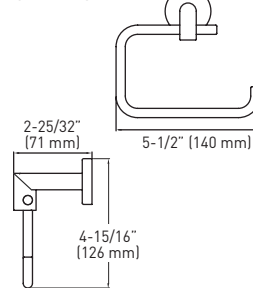

Taymor® | PRODUCT SPECIFICATIONS

ASTRAL

FEATURES

- › INCLUDES MOUNTING PLATES* 1-3/16" x 1-3/16" (30 mm x 30 mm) - STEEL
- *PAPER HOLDER 1-15/32" x 1-13/32" (37 mm x 36 mm) - ZINC
- NYLON ANCHORS AND STEEL PHILLIPS HEAD SCREWS: #8 x 1-1/4" (32 mm)
- › SOLID ZINC DIE-CAST CONSTRUCTION (POSTS)

DOUBLE TOWEL BAR

SINGLE ROBE HOOK

TOWEL RING

PIVOTING PAPER HOLDER

PAPER HOLDER/ TOWEL HOLDER

PAPER HOLDER (LEFT HAND INSTALLATION ONLY)

MEASUREMENTS SUBJECT TO A 3% VARIANCE

MEASUREMENTS ARE FOR REFERENCE ONLY. TAYMOR RESERVES THE RIGHT TO CHANGE THE PRODUCT SPECS WITHOUT NOTICE. FOR PRODUCT WARRANTY, PLEASE VISIT TAYMOR WEBSITE FOR DETAILS

SPÉCIFICATIONS

- COMPREND LES PLAQUES DE MONTAGE* 30 mm x 30 mm (1-3/16 po x 1-3/16 po) - ACIER
- *PORTE-PAPIER HYGIÉNIQUE 37 mm x 36 mm (1-15/32 po x 1-13/32 po) - ZINC NYLON ET LES VIS PHILLIPS EN ACIER : NO 8 DE 32 mm (1-1/4 po)
- CONSTRUCTION EN ZINC MASSIF MOULÉ SOUS PRESSION (SUPPORTS)