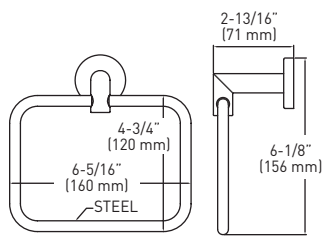

Taymor® | PRODUCT SPECIFICATIONS

ASTRAL

FEATURES

- › INCLUDES MOUNTING PLATES* 1-3/16" x 1-3/16" (30 mm x 30 mm) - STEEL
- *PAPER HOLDER 1-15/32" x 1-13/32" (37 mm x 36 mm) - ZINC
- NYLON ANCHORS AND STEEL PHILLIPS HEAD SCREWS: #8 x 1-1/4" (32 mm)
- › SOLID ZINC DIE-CAST CONSTRUCTION (POSTS)

PIVOTING PAPER HOLDER

PAPER HOLDER

TOWEL BAR

PAPER/TOWEL HOLDER

DOUBLE TOWEL BAR

TOWEL RING

SINGLE ROBE HOOK

TOWEL BAR

DOUBLE TOWEL BAR

SINGLE ROBE HOOK

TOWEL RING

PIVOTING PAPER HOLDER

PAPER HOLDER/ TOWEL HOLDER

PAPER HOLDER (LEFT HAND INSTALLATION ONLY)

MEASUREMENTS SUBJECT TO A 3% VARIANCE

MEASUREMENTS ARE FOR REFERENCE ONLY. TAYMOR RESERVES THE RIGHT TO CHANGE THE PRODUCT SPECS WITHOUT NOTICE. FOR PRODUCT WARRANTY, PLEASE VISIT TAYMOR WEBSITE FOR DETAILS

SPÉCIFICATIONS

- COMPREND LES PLAQUES DE MONTAGE* 30 mm x 30 mm (1-3/16 po x 1-3/16 po) - ACIER
- *PORTE-PAPIER HYGIÉNIQUE 37 mm x 36 mm (1-15/32 po x 1-13/32 po) - ZINC NYLON ET LES VIS PHILLIPS EN ACIER : NO 8 DE 32 mm (1-1/4 po)
- CONSTRUCTION EN ZINC MASSIF MOULÉ SOUS PRESSION (SUPPORTS)