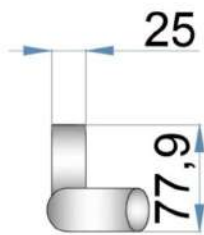

DOOR PULL HANDLE ROUND HALF MOON STYLE 'H' TYPE
MATERIAL: SATIN FINISH S.S. 304 GRADE

	A (Centre to Centre)	B (Total Length)
1	24"	36"
2	36"	48"
3	48"	60"
4	60"	72"

Hole Size on Door: 12mm

"All rights reserved" | **Note:** Not to Scale