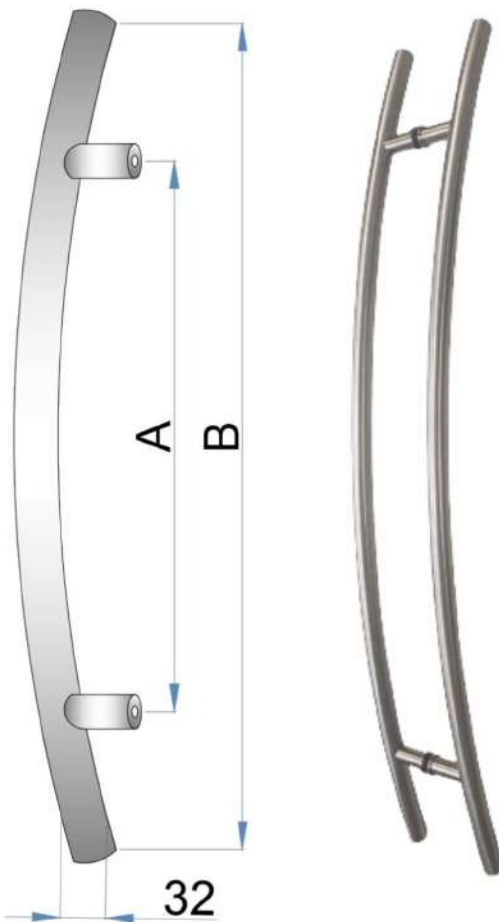

DOOR PULL HANDLE ROUND HALF MOON STYLE 'H' TYPE
MATERIAL: SATIN FINISH S.S. 304 GRADE

	A (Centre to Centre)	B (Total Length)
1	24"	36"
2	36"	48"
3	48"	60"
4	60"	72"

Hole Size on Door: 12mm

"All rights reserved" | **Note:** Not to Scale