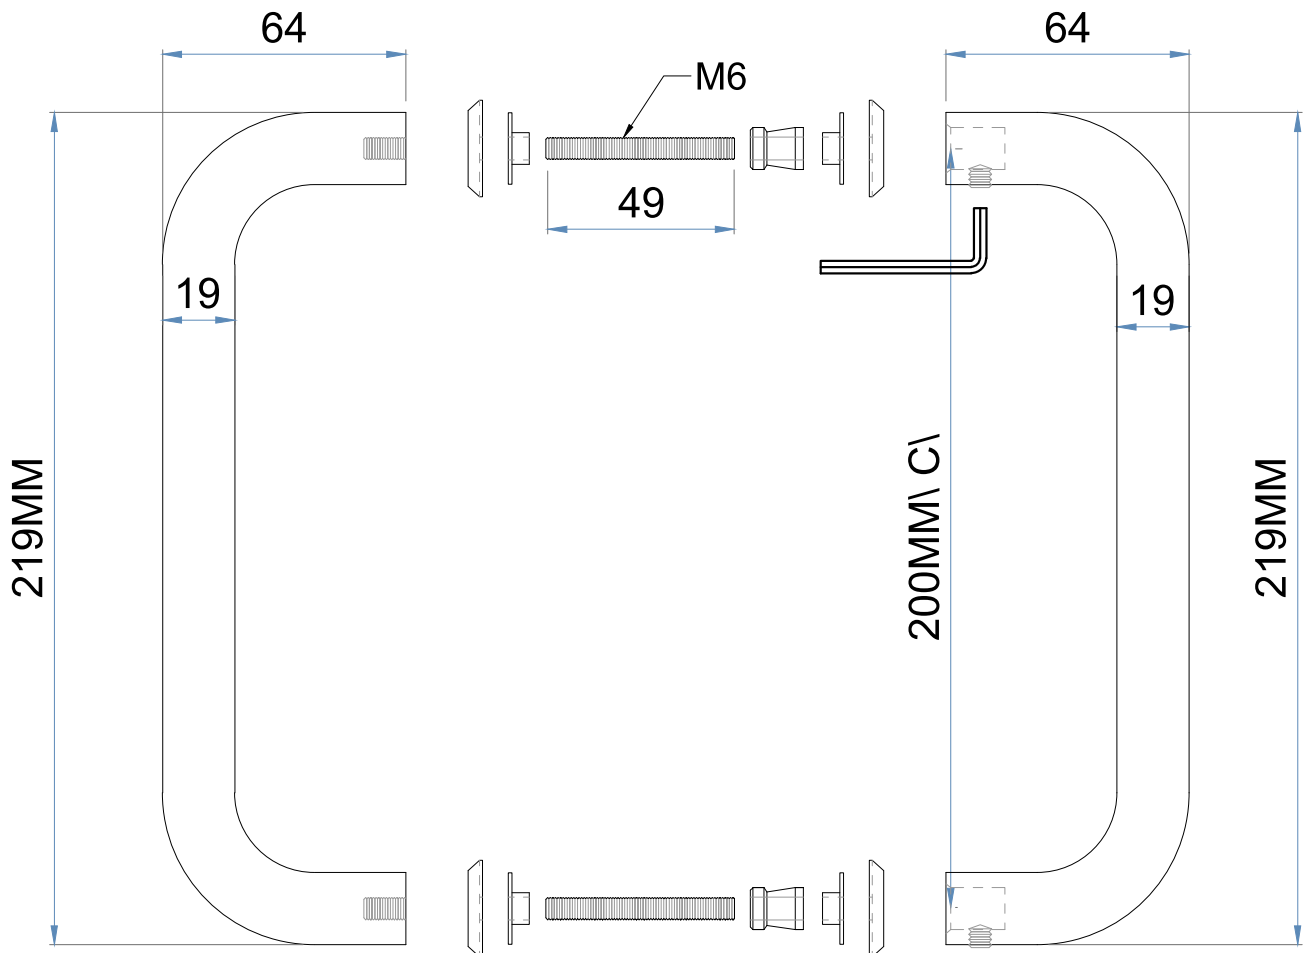

## SHOWER DOOR HANDLE ROUND "D"

All Dimensions are in MM  
Material -SS 304 GRADE  
Hole Size- M8  
Door Thickness Upto 30mm