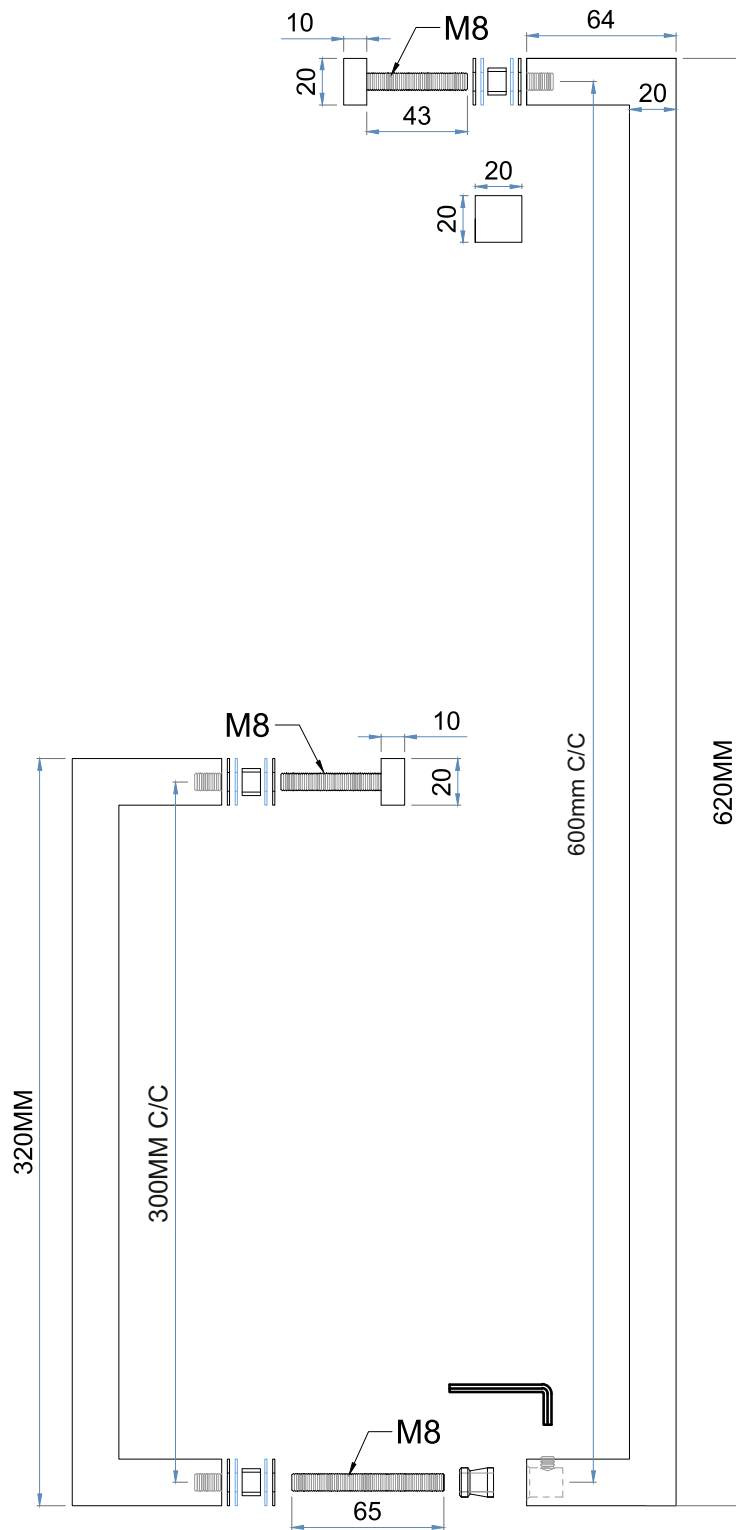

Glass Shower Door Handle Square and Towel Bar

All Dimensions are in MM  
Material -SS 304 GRADE  
Hole Size- M12  
Door Thickness- Upto 30mm