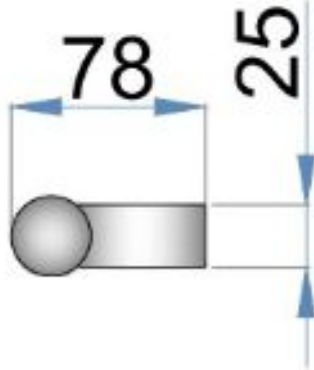

**SQUARE PULL HANDLE (84 Inch) PVD GOLD FINISH**  
MATERIAL: S.S. 304 GRADE

	A (Centre To Centre)	B (Total Length)
1	12"	18"
2	18"	24"
3	24"	36"
4	36"	48"
5	48"	60"
6	60"	72"
7	72"	84"

Hole size on Door: 12mm