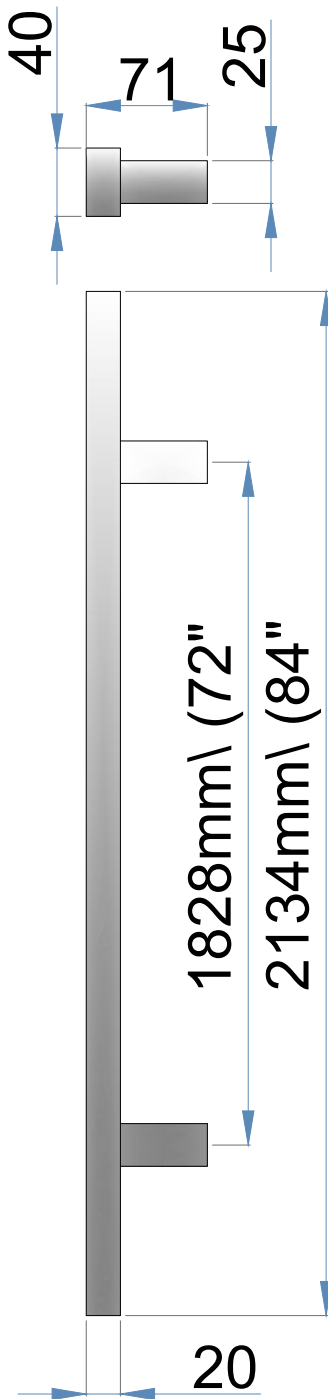

RECTANGLE PULL HANDLE (84 Inch) SATIN SS FINISH
MATERIAL: S.S. 304 GRADE

	A (Centre To Centre)	B (Total Length)
1	12"	18"
2	18"	24"
3	24"	36"
4	36"	48"
5	48"	60"
6	60"	72"
7	72"	84"

Hole size on Door: 12mm