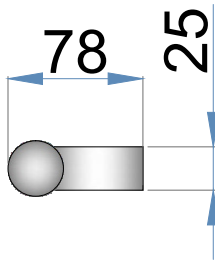

**SQUARE PULL HANDLE PVD GOLD FINISH**  
MATERIAL: S.S. 304 GRADE

	A (Centre To Centre)	B (Total Length)
1	12"	18"
2	18"	24"
3	24"	36"
4	36"	48"
5	48"	60"
6	60"	72"
7	72"	84"

Hole size on Door: 12mm