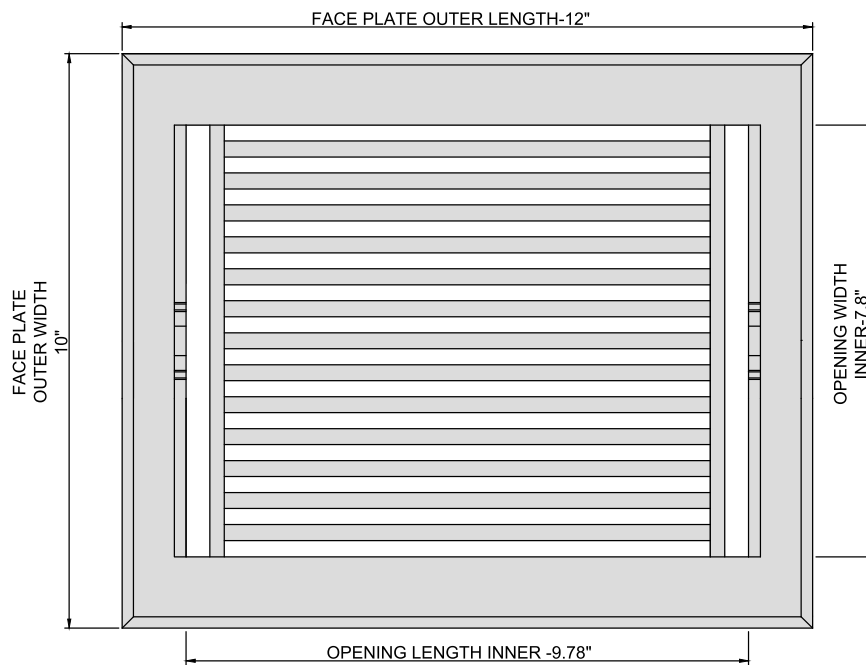

FLOOR REGISTERS

VR 109 WHITE 8"X10"

PRIMA FLOOR REGISTER SIZE : 8"X10"

FOR DUCT	OPENING	8"X10"
OUTER FACE PLATE	LENGTH	12"
OUTER FACE PLATE	WIDTH	10"
FACE PLATE THICKNESS	THICKNESS	1/4"