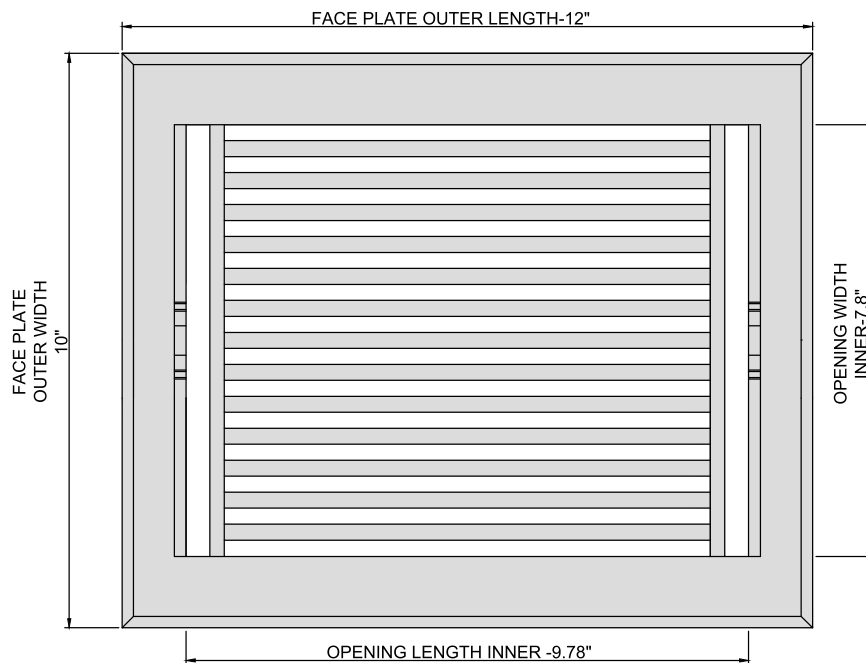

FLOOR REGISTERS

VR 109 BROWN 8"X10"

PRIMA FLOOR REGISTER SIZE : 8"X10"

FOR DUCT	OPENING	8"X10"
OUTER FACE PLATE	LENGTH	12"
OUTER FACE PLATE	WIDTH	10"
FACE PLATE THICKNESS	THICKNESS	1/4"