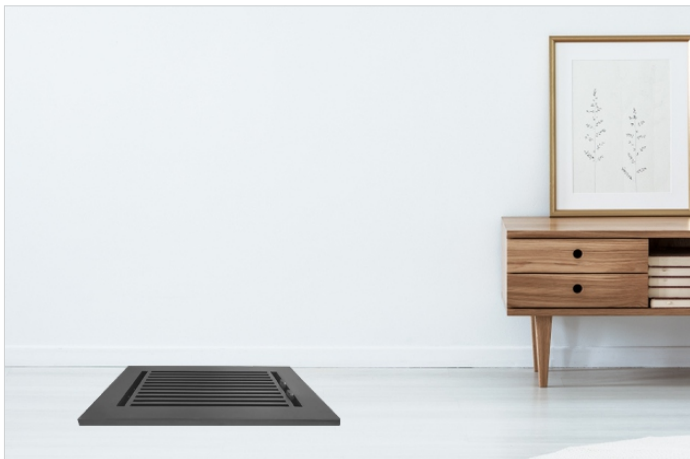

FLOOR REGISTERS

VR 109 BLACK 8"X10"

PRIMA FLOOR REGISTER SIZE : 8"X10"

FOR DUCT	OPENING	8"X10"
OUTER FACE PLATE	LENGTH	12"
OUTER FACE PLATE	WIDTH	10"
FACE PLATE THICKNESS	THICKNESS	1/4"