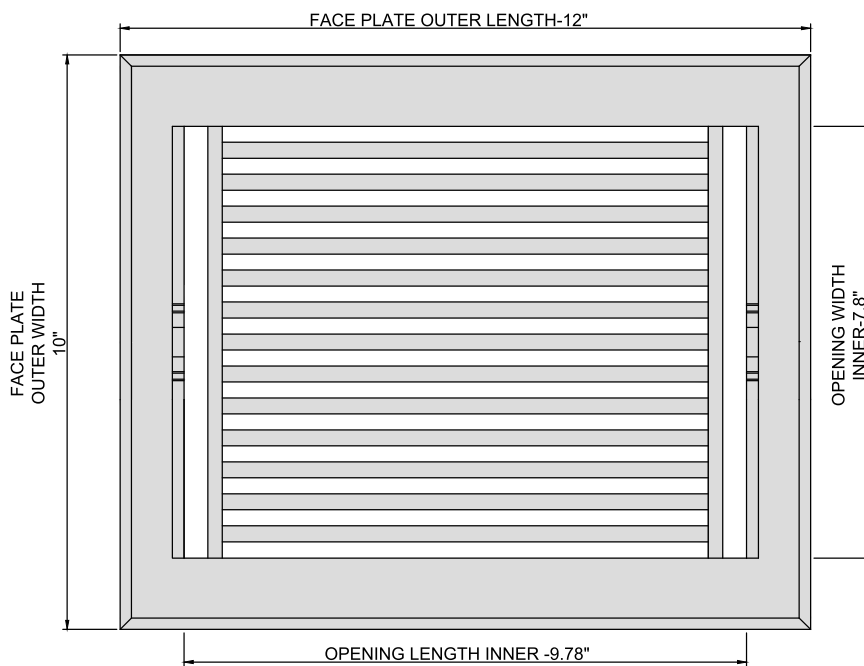

FLOOR REGISTERS

VR 109 BLACK 8"X10"

PRIMA FLOOR REGISTER SIZE : 8"X10"

FOR DUCT	OPENING	8"X10"
OUTER FACE PLATE	LENGTH	12"
OUTER FACE PLATE	WIDTH	10"
FACE PLATE THICKNESS	THICKNESS	1/4"