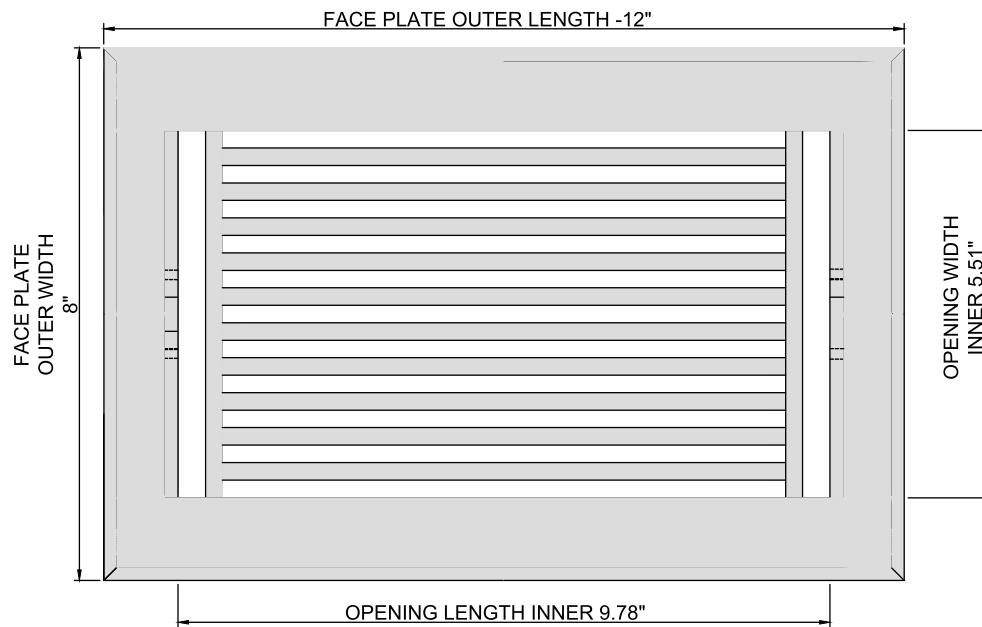

# FLOOR REGISTERS

## VR 109 WHITE 6"X10"

**PRIMA FLOOR REGISTER SIZE : 6"X10"**

FOR DUCT	OPENING	6"X10"
OUTER FACE PLATE	LENGTH	12"
OUTER FACE PLATE	WIDTH	8"
FACE PLATE THICKNESS	THICKNESS	1/4"