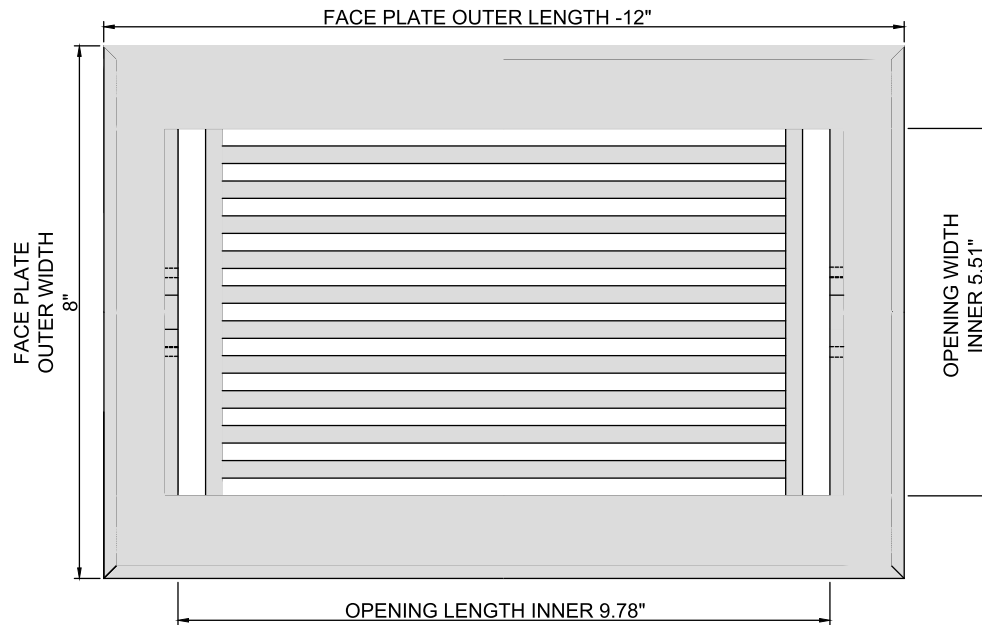

FLOOR REGISTERS

VR 109 BROWN 6"X10"

PRIMA FLOOR REGISTER SIZE : 6"X10"

FOR DUCT	OPENING	6"X10"
OUTER FACE PLATE	LENGTH	12"
OUTER FACE PLATE	WIDTH	8"
FACE PLATE THICKNESS	THICKNESS	1/4"