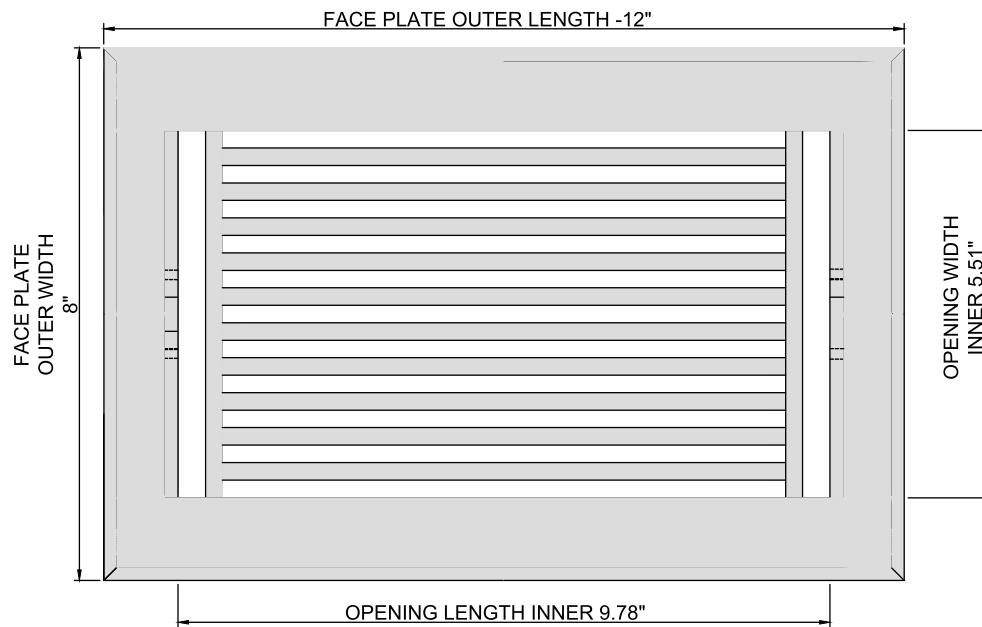

FLOOR REGISTERS

VR 109 BLACK 6"X10"

PRIMA FLOOR REGISTER SIZE : 6"X10"

FOR DUCT	OPENING	6"X10"
OUTER FACE PLATE	LENGTH	12"
OUTER FACE PLATE	WIDTH	8"
FACE PLATE THICKNESS	THICKNESS	1/4"