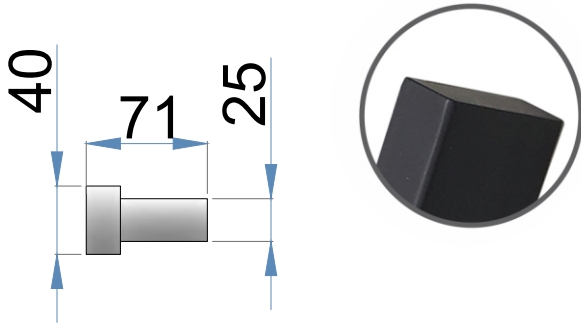

RECTANGLE PULL HANDLE BLACK. FINISH
MATERIAL: S.S. 304 GRADE

	A (Centre To Centre)	B (Total Length)
1	12"	18"
2	18"	24"
3	24"	36"
4	36"	48"
5	48"	60"
6	60"	72"
7	72"	84"

Hole size on Door: 12mm