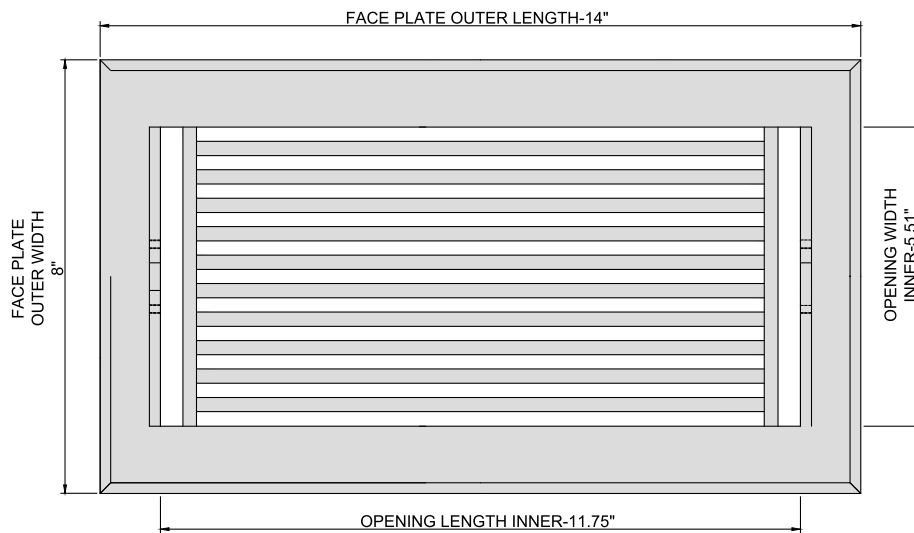

FLOOR REGISTERS

VR 109 WHITE 6"X12"

PRIMA FLOOR REGISTER SIZE 6"X12"

FOR DUCT	OPENING	6"X12"
OUTER FACE PLATE	LENGTH	14"
OUTER FACE PLATE	WIDTH	8"
FACE PLATE THICKNESS	THICKNESS	1/4"