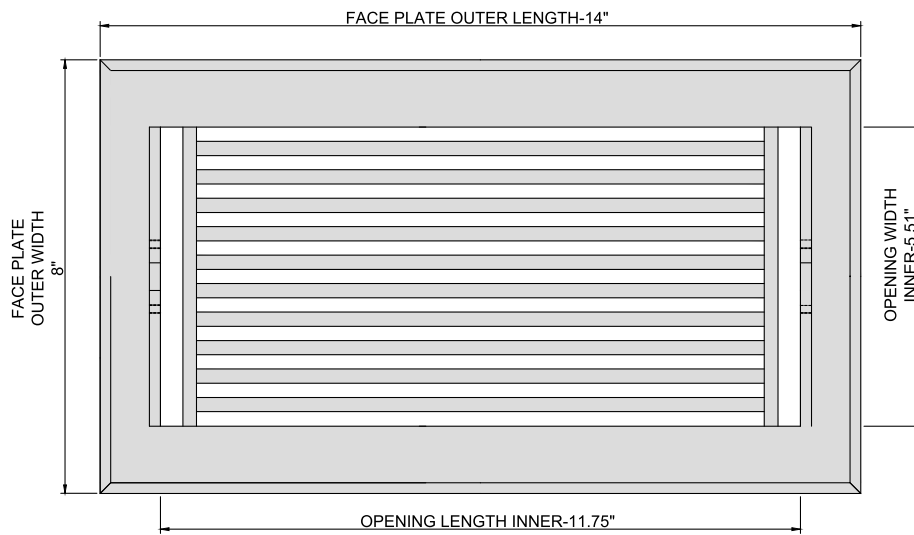

FLOOR REGISTERS

VR 109 BROWN 6"X12"

PRIMA FLOOR REGISTER SIZE 6"X12"

FOR DUCT	OPENING	6"X12"
OUTER FACE PLATE	LENGTH	14"
OUTER FACE PLATE	WIDTH	8"
FACE PLATE THICKNESS	THICKNESS	1/4"