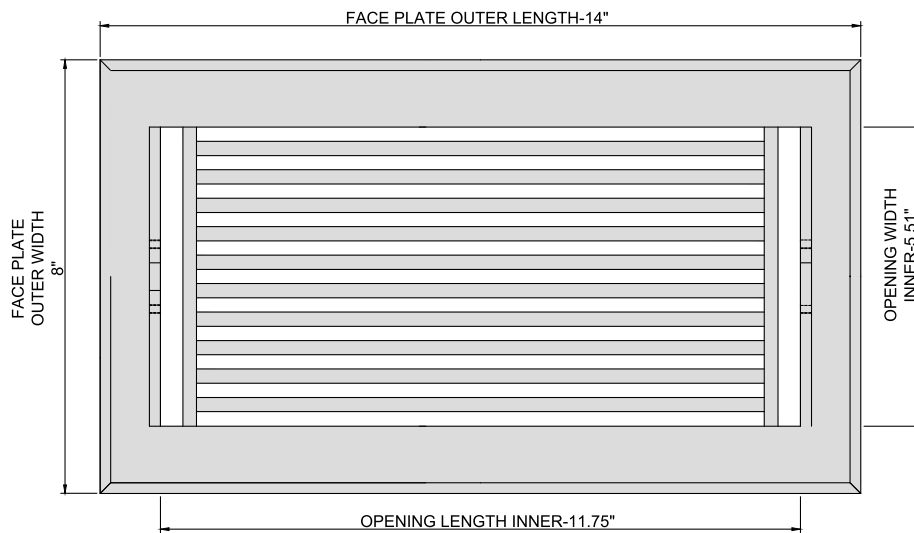

FLOOR REGISTERS

VR 109 BLACK 6"X12"

PRIMA FLOOR REGISTER SIZE 6"X12"

FOR DUCT	OPENING	6"X12"
OUTER FACE PLATE	LENGTH	14"
OUTER FACE PLATE	WIDTH	8"
FACE PLATE THICKNESS	THICKNESS	1/4"