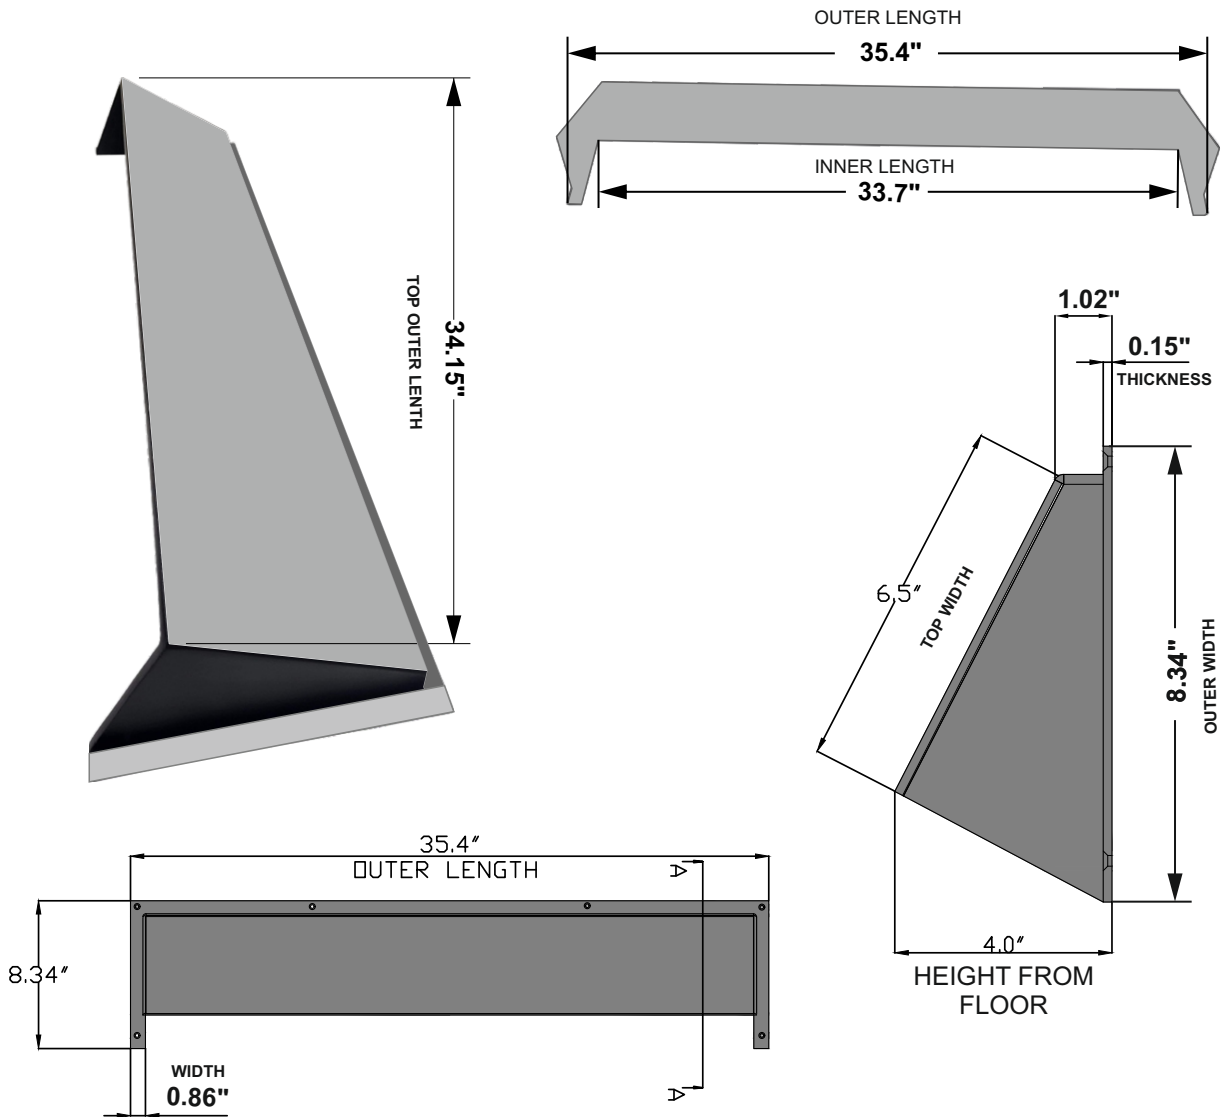

Long Vent Air Deflector 30"

Note: All Dimensions are in Inches