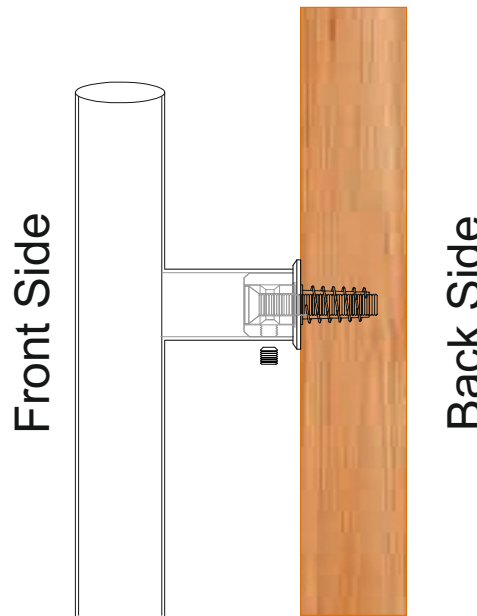

Type of bolt use for installation

Thru Bolt Fixing

Single Side Door Pull,  
Appliance Pull

Front Mount Fixing

Single Side Door Pull, with  
conclead fitting

Back Mount Fixing

H Type Handle