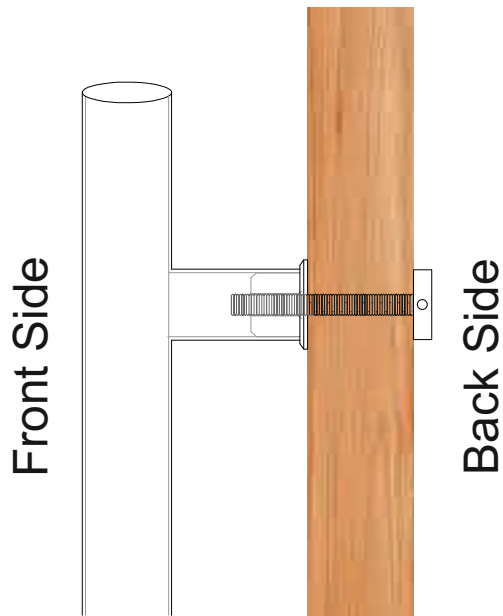

Type of bolt use for installation

Thru Bolt Fixing

Single Side Door Pull,  
Appliance Pull

Front Mount Fixing

Single Side Door Pull, with  
conclead fitting

Back Mount Fixing

H Type Handle