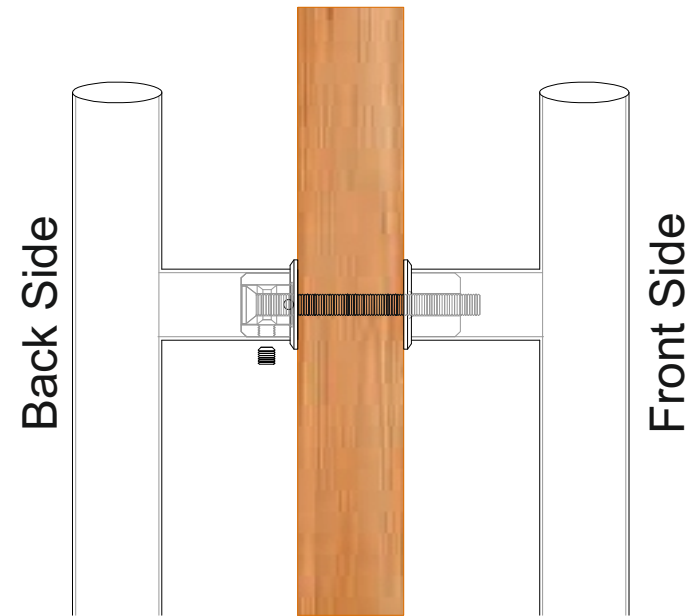

Type of bolt use for installation

Thru Bolt Fixing

Single Side Door Pull,  
Appliance Pull

Front Mount Fixing

Single Side Door Pull, with  
conclead fitting

Back Mount Fixing

H Type Handle