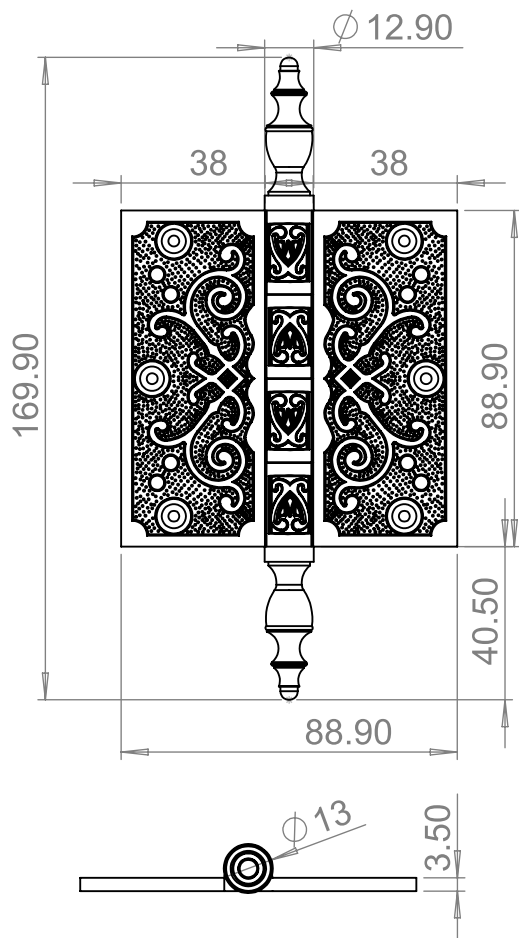

Door Hinges Decorative Antique Brass

Forged Brass Decorative Hinge-3-1/2"X3-1/2"

Note: All Dimensions are in MM

© www.primadecorativehardware.com