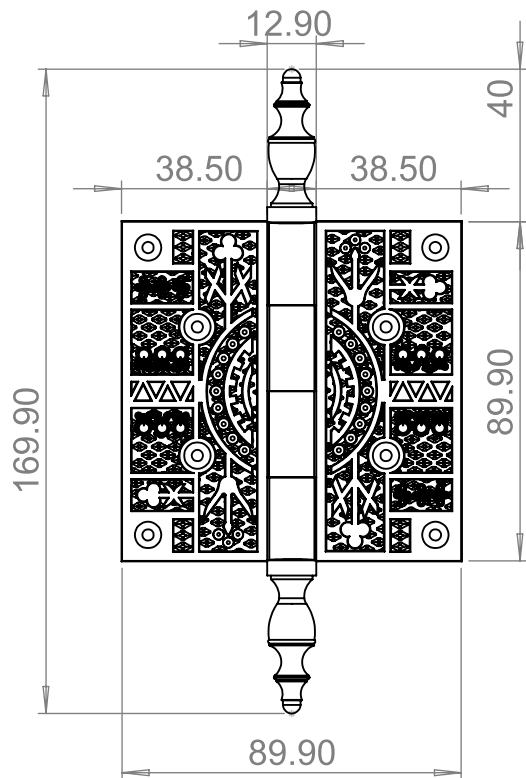

## Door Hinges Decorative Antique Brass

**Forged Brass Decorative Hinge-3-1/2"X3-1/2"**