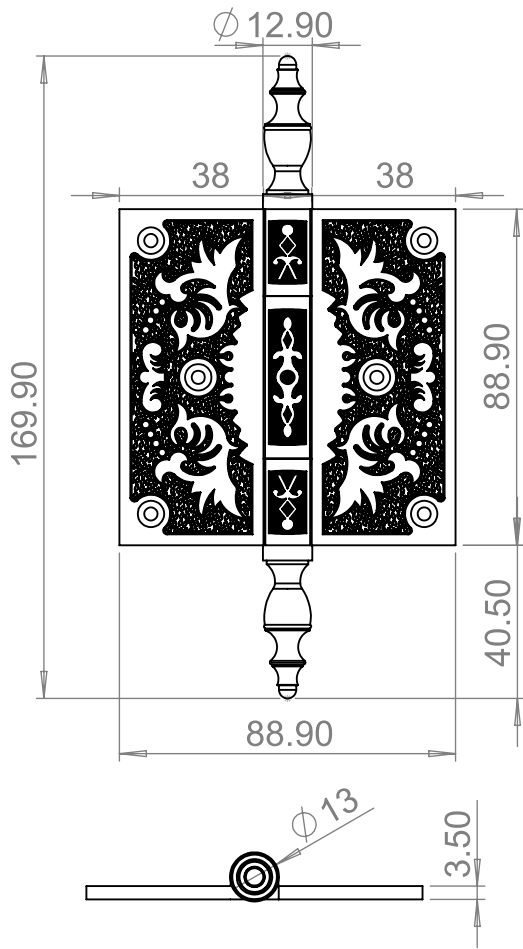

Door Hinges Decorative Antique Brass

Forged Brass Decorative Hinge-3-1/2"X3-1/2"

Note: All Dimensions are in MM

© www.primadecorativehardware.com