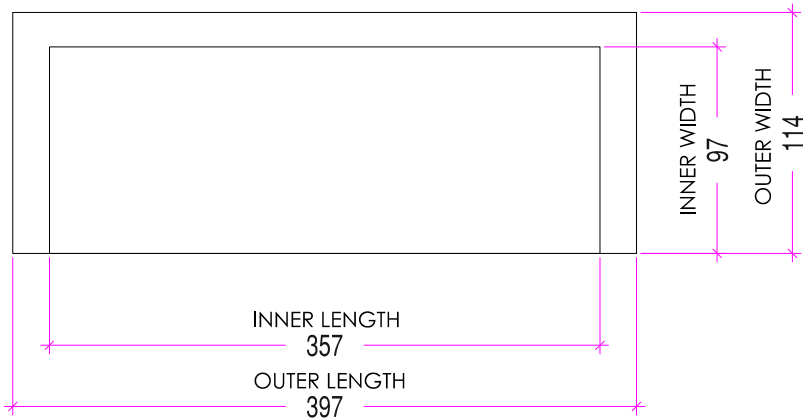

## Round Floor Air Vent Deflector

FRONT VIEW

Material CAST ALUMINUM

FLOOR VENT AIR DEFLECTOR- 4"X14"

NOTE:- ALL DIMENSIONS ARE IN MM

© RESERVED