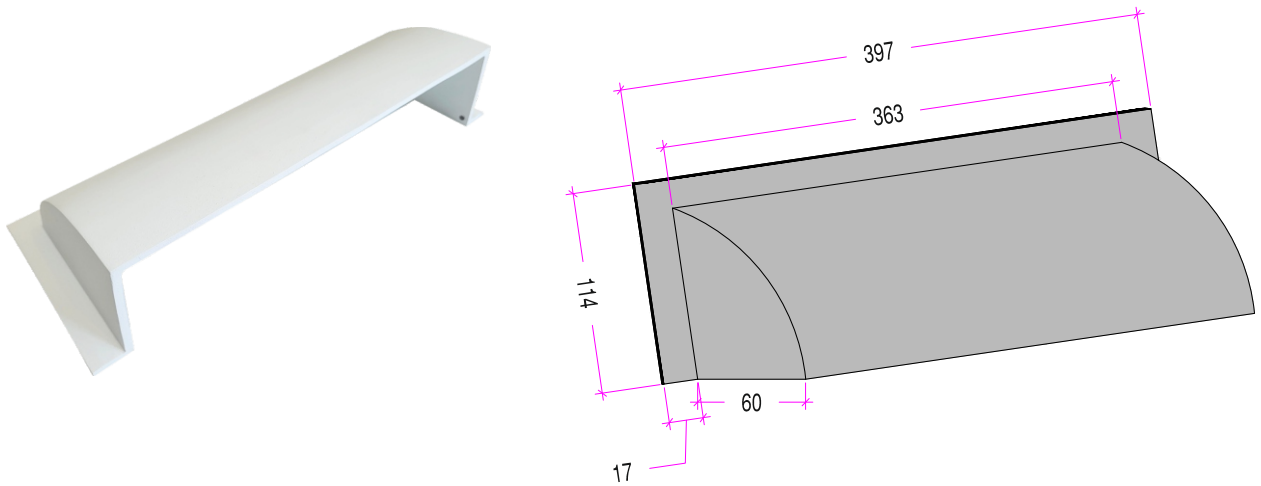

## Round Floor Air Vent Deflector

FRONT VIEW

Material CAST ALUMINUM

FLOOR VENT AIR DEFLECTOR- 4"X14"

NOTE:- ALL DIMENSIONS ARE IN MM

© RESERVED