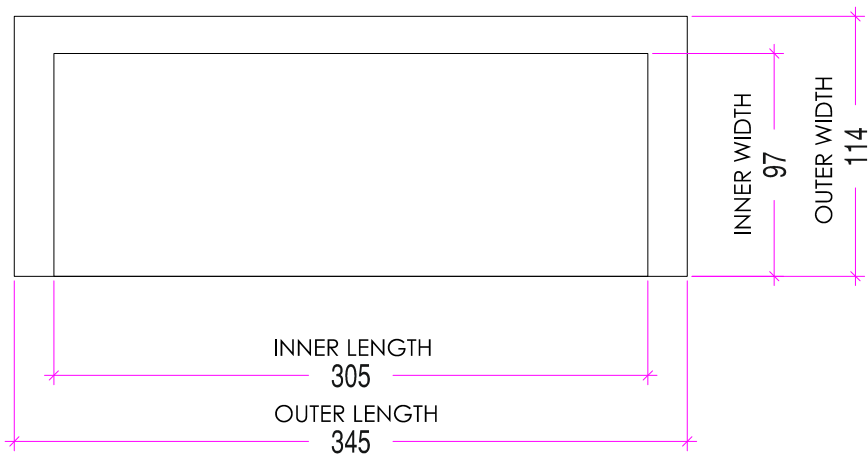

Round Floor Air Vent Deflector

FRONT VIEW

Material CAST ALUMINUM

FLOOR VENT AIR DEFLECTOR- 4"X12"

NOTE:- ALL DIMENSIONS ARE IN MM

© RESERVED