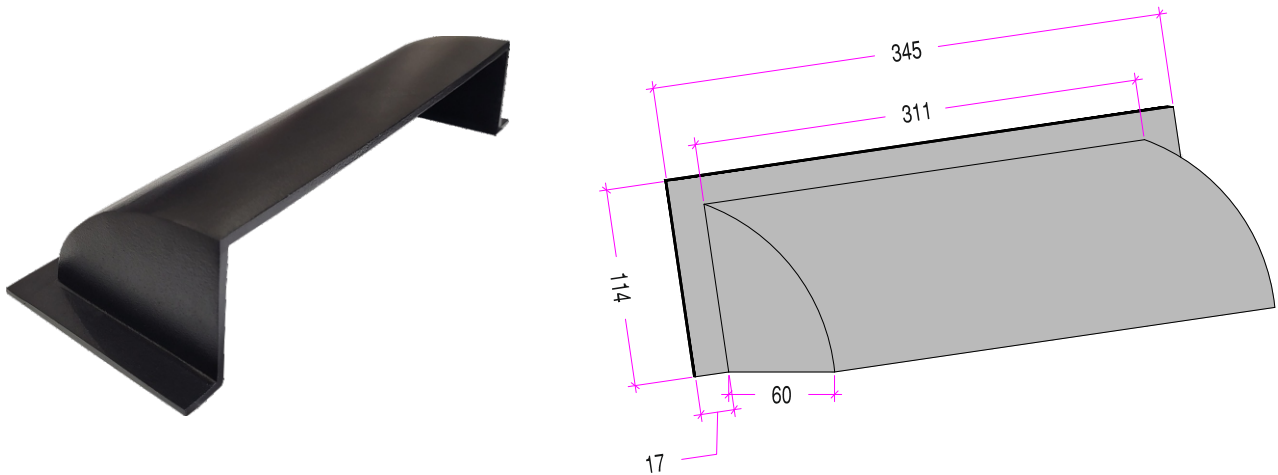

Round Floor Air Vent Deflector

FRONT VIEW

Material CAST ALUMINUM

FLOOR VENT AIR DEFLECTOR- 4"X12"

NOTE:- ALL DIMENSIONS ARE IN MM

© RESERVED