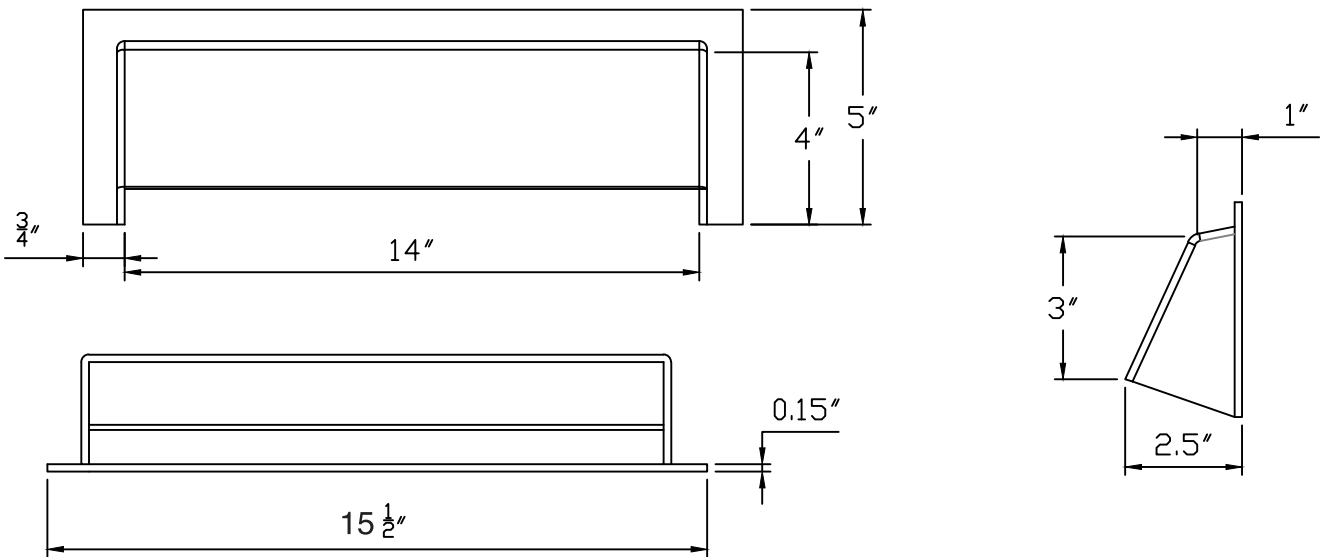

## Floor Vent air Deflectors

FLOOR VENT AIR DEFLECTOR -4"X14"

CAST ALUMINUM

NOTE : ALL DIMENSIONS ARE IN INCHES