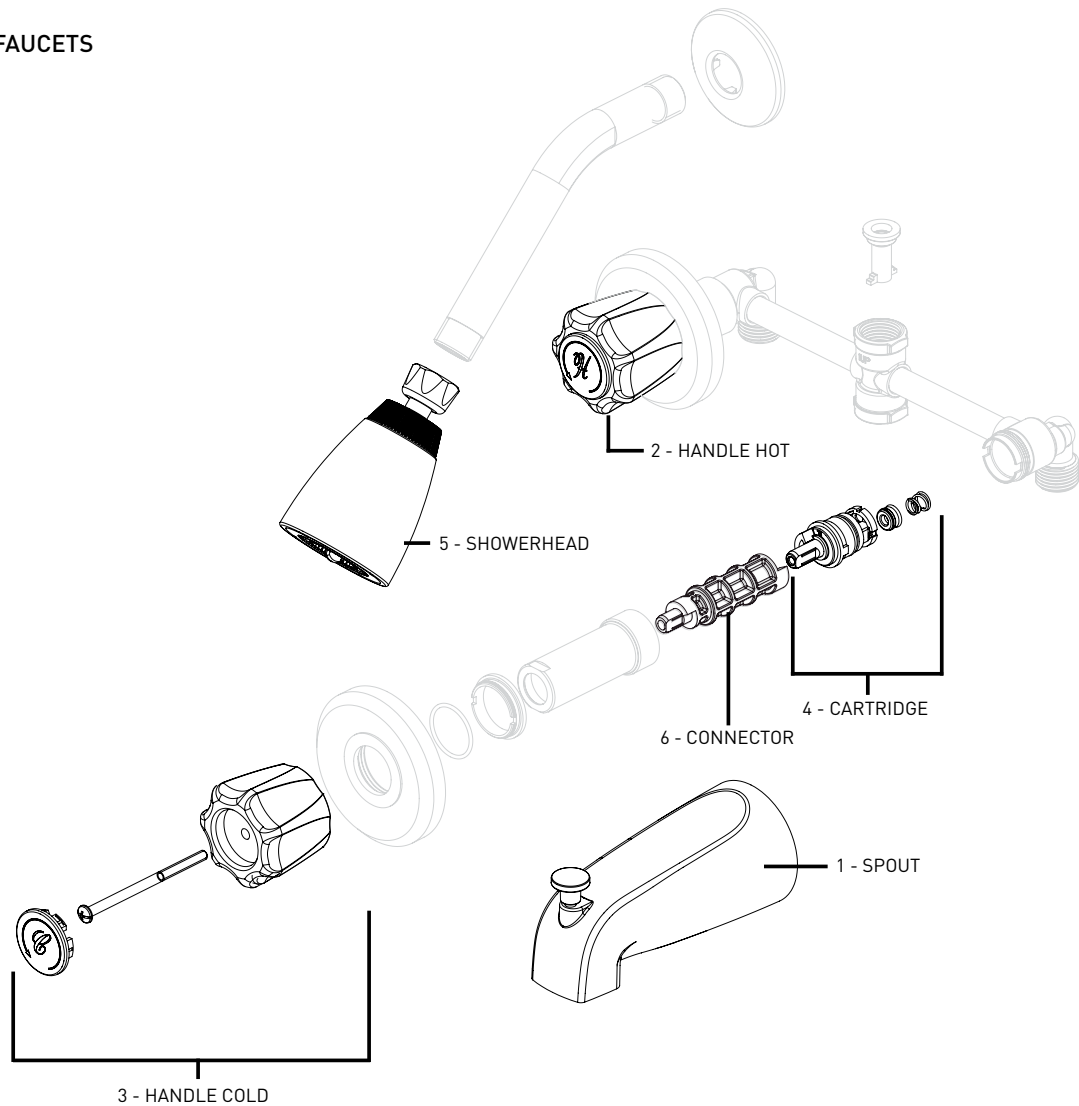

SUNGLOW

06-9907

TUB & SHOWER FAUCETS

REPLACEMENT PARTS AVAILABLE

FOR PARTS NOT LISTED CONTACT CUSTOMER SERVICE

REPLACEMENT PARTS	POLISHED CHROME PART NUMBER
1 - SPOUT	06-RP0248
2 - HANDLE HOT	06-RP1095H
3 - HANDLE COLD	06-RP1095C
4 - CARTRIDGE	06-RP0069
5 - SHOWERHEAD	06-RP0779
6 - CONNECTOR	06-RP1076