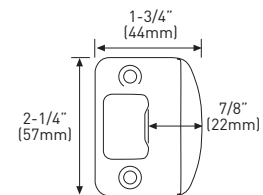

6-IN-1 ENTRY LATCH

6-IN-1 PRIVACY/PASSAGE LATCH

FULL LIP RADIUS STRIKE

MEASUREMENTS SUBJECT TO A 3% VARIANCE

MEASUREMENTS ARE FOR REFERENCE ONLY. TAYMOR RESERVES THE RIGHT TO CHANGE THE PRODUCT SPECS WITHOUT NOTICE. FOR PRODUCT WARRANTY, PLEASE VISIT TAYMOR WEBSITE FOR DETAILS