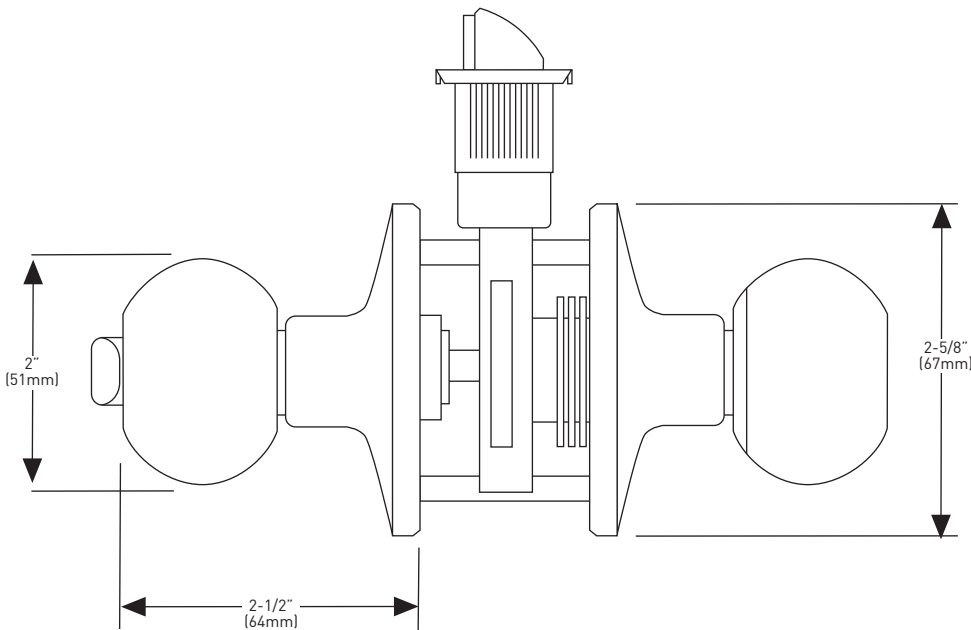

### SPECIFICATIONS

- › PUSH BUTTON AUTO-RELEASE ON PRIVACY AND KEYED ENTRY FUNCTION
- › UNIVERSAL 6-IN-1 LATCH OFFERS A GUARANTEED FIT
- › INCLUDES ANTI-PRY COLLAR FOR REINFORCED SECURITY
- › 78° LATCH RETRACTION
- › PREMIUM ALL METAL CONSTRUCTION
- › INCLUDES 1-3/4" x 2-1/4" FULL LIP RADIUS CORNER "D" STRIKE STANDARD
- › FITS STANDARD DOORS

6-IN-1 ENTRY LATCH

6-IN-1 PRIVACY/PASSAGE LATCH

FULL LIP RADIUS STRIKE

MEASUREMENTS SUBJECT TO A 3% VARIANCE

MEASUREMENTS ARE FOR REFERENCE ONLY. TAYMOR RESERVES THE RIGHT TO CHANGE THE PRODUCT SPECS WITHOUT NOTICE. FOR PRODUCT WARRANTY, PLEASE VISIT TAYMOR WEBSITE FOR DETAILS