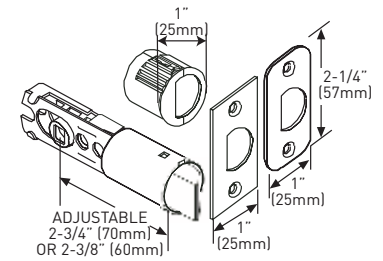

### SPECIFICATIONS

- › PUSH BUTTON AUTO-RELEASE ON PRIVACY AND KEYED ENTRY FUNCTION
- › UNIVERSAL 6-IN-1 LATCH OFFERS A GUARANTEED FIT
- › INCLUDES ANTI-PRY COLLAR FOR REINFORCED SECURITY
- › 78° LATCH RETRACTION
- › PREMIUM ALL METAL CONSTRUCTION
- › INCLUDES 1-3/4" x 2-1/4" FULL LIP RADIUS CORNER "D" STRIKE STANDARD
- › FITS STANDARD DOORS

6-IN-1 ENTRY LATCH

6-IN-1 PRIVACY/PASSAGE LATCH

FULL LIP RADIUS STRIKE

MEASUREMENTS SUBJECT TO A 3% VARIANCE

MEASUREMENTS ARE FOR REFERENCE ONLY. TAYMOR RESERVES THE RIGHT TO CHANGE THE PRODUCT SPECS WITHOUT NOTICE. FOR PRODUCT WARRANTY, PLEASE VISIT TAYMOR WEBSITE FOR DETAILS