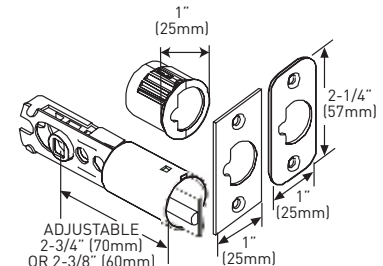

### SPECIFICATIONS

- › PUSH BUTTON AUTO-RELEASE ON PRIVACY AND KEYED ENTRY FUNCTION
- › UNIVERSAL 6-IN-1 LATCH OFFERS A GUARANTEED FIT
- › INCLUDES ANTI-PRY COLLAR FOR REINFORCED SECURITY
- › 78° LATCH RETRACTION
- › PREMIUM ALL METAL CONSTRUCTION
- › INCLUDES 1-3/4" x 2-1/4" FULL LIP RADIUS CORNER "D" STRIKE STANDARD
- › FITS STANDARD DOORS

6-IN-1 ENTRY LATCH

6-IN-1 PRIVACY/PASSAGE LATCH

FULL LIP RADIUS STRIKE

MEASUREMENTS SUBJECT TO A 3% VARIANCE

MEASUREMENTS ARE FOR REFERENCE ONLY. TAYMOR RESERVES THE RIGHT TO CHANGE THE PRODUCT SPECS WITHOUT NOTICE. FOR PRODUCT WARRANTY, PLEASE VISIT TAYMOR WEBSITE FOR DETAILS