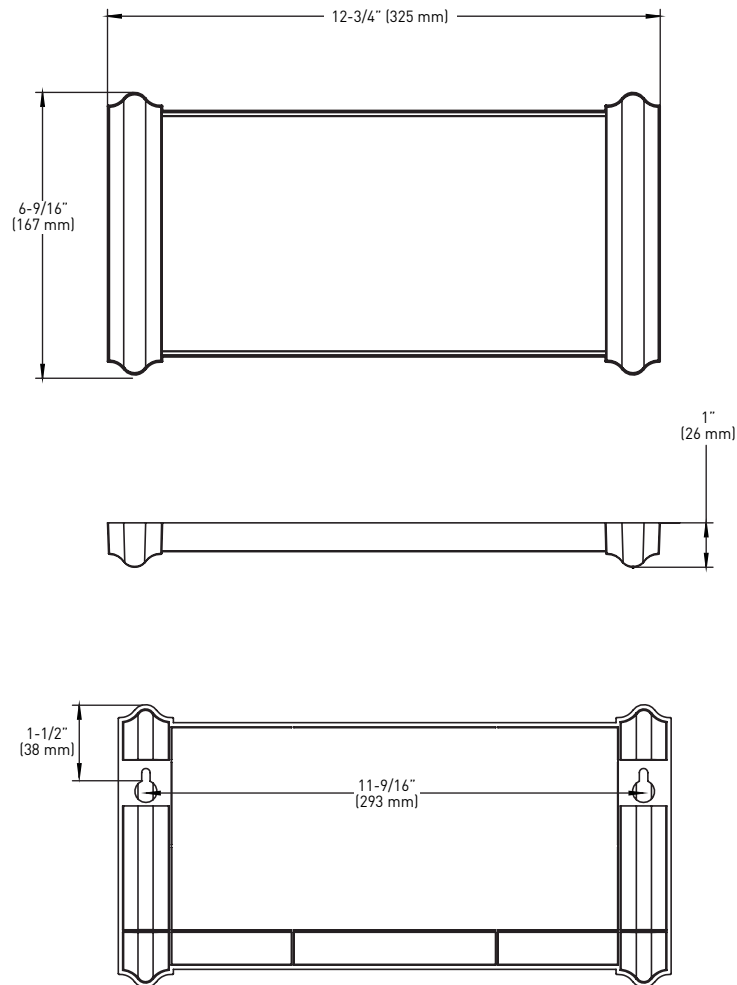

### FEATURES

- › EASY-INSTALL ADDRESS PLAQUE WITH ALL NUMBERS INCLUDED IN A TIMELESS CLEAN DESIGN
- › WHITE REFLECTIVE BACKGROUND
- › DURABLE, WEATHER-RESISTANT RESIN
- › ALLOWS UP TO 4 HOUSE NUMBERS
- › 36 DURABLE SELF-ADHESIVE 4" (102 mm) BLACK VINYL HOUSE NUMBERS INCLUDED
- › MOUNTING HARDWARE, TEMPLATES AND EASY TO FOLLOW INSTALLATION INSTRUCTIONS INCLUDED

MEASUREMENTS ARE FOR REFERENCE ONLY. TAYMOR RESERVES THE RIGHT TO CHANGE THE PRODUCT SPECS WITHOUT NOTICE. FOR PRODUCT WARRANTY, PLEASE VISIT TAYMOR WEBSITE FOR DETAILS.

EASY INSTALL ADDRESS PLAQUE RETAIL PACK	ITEM	CASE QTY.
CONTEMPORARY PLAQUE w/36 SELF-ADHESIVE 4" (10.16 cm) VINYL HOUSE NUMBERS - BLACK NUMBERS / WHITE REFLECTIVE PLAQUE	25-9440	12