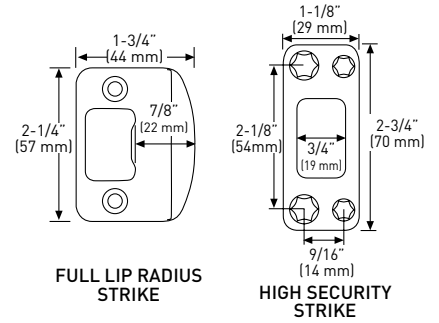

SPECIFICATIONS

- UNIVERSAL 6-IN-1 LATCHES
- DEADBOLT FITS 2-1/8" (54 mm) OR 1-1/2" (38 mm) BORE HOLE
- INCLUDES 1-3/4" x 2-1/4" FULL RADIUS CORNER "D" STRIKE STANDARD WITH HIGH SECURITY RADIUS CORNER STRIKE 1-1/8" x 2-3/4"
- FITS 1-3/8" TO 1-3/4" (35 mm - 45 mm) THICK DOORS
- COMPATIBLE WITH BOTH PREMIER AND PROFESSIONAL SERIES LOCKSETS

LIMITED LIFETIME MECHANICAL & 5 YEAR FINISH WARRANTY

EQUINOX INSIDE LEVER TRIM

VEGA INSIDE LEVER TRIM

BUILDER PACK CASE QTY.

WITH EQUINOX SQUARE ROSE LEVER TRIM

SATIN NICKEL 15	33-0766	6
MATTE BLACK 19*	33-0782*	6
POLISHED CHROME 26	33-0726	6
SATIN CHROME 26D	33-0746	6

*WITH VEGA SQUARE ROSE LEVER TRIM

RETAIL PACK

WITH EQUINOX ROUND ROSE LEVER TRIM

SATIN NICKEL 15	34-FV0766	4
POLISHED CHROME 26	34-FV0726	4

MEASUREMENTS SUBJECT TO A 3% VARIANCE

MEASUREMENTS ARE FOR REFERENCE ONLY. TAYMOR RESERVES THE RIGHT TO CHANGE THE PRODUCT SPECS WITHOUT NOTICE. FOR PRODUCT WARRANTY, PLEASE VISIT TAYMOR WEBSITE FOR DETAILS