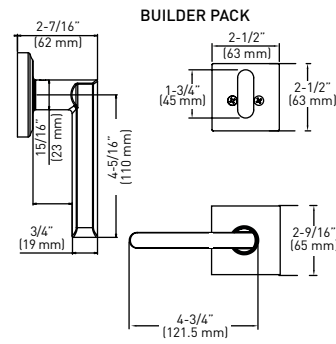

SPECIFICATIONS

- UNIVERSAL 6-IN-1 LATCHES
- DEADBOLT FITS 2-1/8" (54 mm) OR 1-1/2" (38 mm) BORE HOLE
- INCLUDES 1-3/4" x 2-1/4" FULL RADIUS CORNER "D" STRIKE STANDARD WITH HIGH SECURITY RADIUS CORNER STRIKE 1-1/8" x 2-3/4"
- FITS 1-3/8" TO 1-3/4" (35 mm - 45 mm) THICK DOORS
- COMPATIBLE WITH BOTH PREMIER AND PROFESSIONAL SERIES LOCKSETS

LIMITED LIFETIME MECHANICAL & 5 YEAR FINISH WARRANTY

EQUINOX INSIDE LEVER TRIM

VEGA INSIDE LEVER TRIM

BUILDER PACK CASE QTY.

WITH EQUINOX SQUARE ROSE LEVER TRIM

SATIN NICKEL 15	33-0766	6
MATTE BLACK 19*	33-0782*	6
POLISHED CHROME 26	33-0726	6
SATIN CHROME 26D	33-0746	6

*WITH VEGA SQUARE ROSE LEVER TRIM

RETAIL PACK

WITH EQUINOX ROUND ROSE LEVER TRIM

SATIN NICKEL 15	34-FV0766	4
POLISHED CHROME 26	34-FV0726	4

MEASUREMENTS SUBJECT TO A 3% VARIANCE

MEASUREMENTS ARE FOR REFERENCE ONLY. TAYMOR RESERVES THE RIGHT TO CHANGE THE PRODUCT SPECS WITHOUT NOTICE. FOR PRODUCT WARRANTY, PLEASE VISIT TAYMOR WEBSITE FOR DETAILS