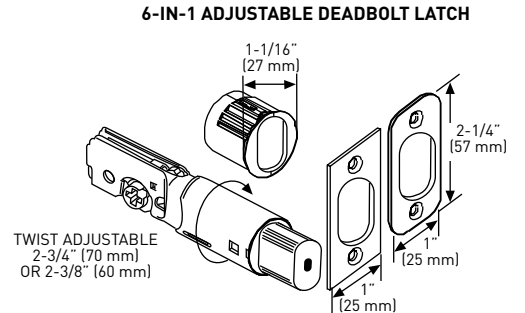

SPECIFICATIONS

- UNIVERSAL 6-IN-1 LATCHES
- DEADBOLT FITS 2-1/8" (54 mm) OR 1-1/2" (38 mm) BORE HOLE
- INCLUDES 1-3/4" x 2-1/4" FULL RADIUS CORNER "D" STRIKE STANDARD WITH HIGH SECURITY RADIUS CORNER STRIKE 1-1/8" x 2-3/4"
- FITS 1-3/8" TO 1-3/4" (35 mm - 45 mm) THICK DOORS
- COMPATIBLE WITH BOTH PREMIER AND PROFESSIONAL SERIES LOCKSETS

LIMITED LIFETIME MECHANICAL & 5 YEAR FINISH WARRANTY

EQUINOX INSIDE LEVER TRIM

VEGA INSIDE LEVER TRIM

BUILDER PACK CASE QTY.

WITH EQUINOX SQUARE ROSE LEVER TRIM

SATIN NICKEL 15	33-0766	6
MATTE BLACK 19*	33-0782*	6
POLISHED CHROME 26	33-0726	6
SATIN CHROME 26D	33-0746	6

*WITH VEGA SQUARE ROSE LEVER TRIM

RETAIL PACK

WITH EQUINOX ROUND ROSE LEVER TRIM

SATIN NICKEL 15	34-FV0766	4
POLISHED CHROME 26	34-FV0726	4

MEASUREMENTS SUBJECT TO A 3% VARIANCE

MEASUREMENTS ARE FOR REFERENCE ONLY. TAYMOR RESERVES THE RIGHT TO CHANGE THE PRODUCT SPECS WITHOUT NOTICE. FOR PRODUCT WARRANTY, PLEASE VISIT TAYMOR WEBSITE FOR DETAILS