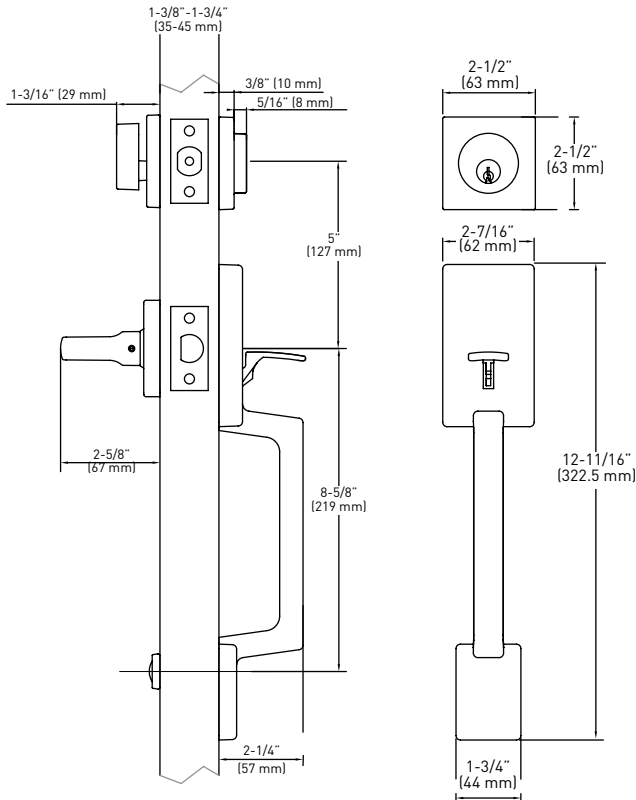

SPECIFICATIONS

- UNIVERSAL 6-IN-1 LATCHES
- DEADBOLT FITS 2-1/8" (54 mm) OR 1-1/2" (38 mm) BORE HOLE
- INCLUDES 1-3/4" x 2-1/4" FULL RADIUS CORNER "D" STRIKE STANDARD WITH HIGH SECURITY RADIUS CORNER STRIKE 1-1/8" x 2-3/4"
- FITS 1-3/8" TO 1-3/4" (35 mm - 45 mm) THICK DOORS
- COMPATIBLE WITH BOTH PREMIER AND PROFESSIONAL SERIES LOCKSETS

LIMITED LIFETIME MECHANICAL & 5 YEAR FINISH WARRANTY

EQUINOX INSIDE LEVER TRIM

VEGA INSIDE LEVER TRIM

BUILDER PACK CASE QTY.

WITH EQUINOX SQUARE ROSE LEVER TRIM

SATIN NICKEL 15	33-0766	6
MATTE BLACK 19*	33-0782*	6
POLISHED CHROME 26	33-0726	6
SATIN CHROME 26D	33-0746	6

*WITH VEGA SQUARE ROSE LEVER TRIM

RETAIL PACK

WITH EQUINOX ROUND ROSE LEVER TRIM

SATIN NICKEL 15	34-FV0766	4
POLISHED CHROME 26	34-FV0726	4

MEASUREMENTS SUBJECT TO A 3% VARIANCE

MEASUREMENTS ARE FOR REFERENCE ONLY. TAYMOR RESERVES THE RIGHT TO CHANGE THE PRODUCT SPECS WITHOUT NOTICE. FOR PRODUCT WARRANTY, PLEASE VISIT TAYMOR WEBSITE FOR DETAILS