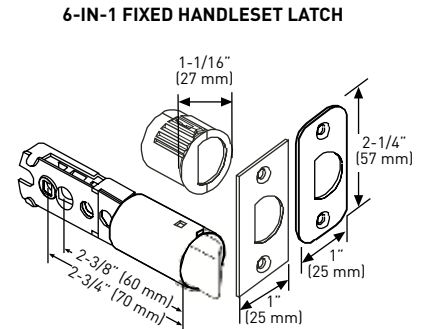

SPECIFICATIONS

- UNIVERSAL 6-IN-1 LATCHES
- DEADBOLT FITS 2-1/8" (54 mm) OR 1-1/2" (38 mm) BORE HOLE
- INCLUDES 1-3/4" x 2-1/4" FULL RADIUS CORNER "D" STRIKE STANDARD WITH HIGH SECURITY RADIUS CORNER STRIKE 1-1/8" x 2-3/4"
- FITS 1-3/8" TO 1-3/4" (35 mm - 45 mm) THICK DOORS
- COMPATIBLE WITH BOTH PREMIER AND PROFESSIONAL SERIES LOCKSETS

LIMITED LIFETIME MECHANICAL & 5 YEAR FINISH WARRANTY

EQUINOX INSIDE LEVER TRIM

VEGA INSIDE LEVER TRIM

BUILDER PACK CASE QTY.

WITH EQUINOX SQUARE ROSE LEVER TRIM

SATIN NICKEL 15	33-0766	6
MATTE BLACK 19*	33-0782*	6
POLISHED CHROME 26	33-0726	6
SATIN CHROME 26D	33-0746	6

*WITH VEGA SQUARE ROSE LEVER TRIM

RETAIL PACK

WITH EQUINOX ROUND ROSE LEVER TRIM

SATIN NICKEL 15	34-FV0766	4
POLISHED CHROME 26	34-FV0726	4

MEASUREMENTS SUBJECT TO A 3% VARIANCE

MEASUREMENTS ARE FOR REFERENCE ONLY. TAYMOR RESERVES THE RIGHT TO CHANGE THE PRODUCT SPECS WITHOUT NOTICE. FOR PRODUCT WARRANTY, PLEASE VISIT TAYMOR WEBSITE FOR DETAILS