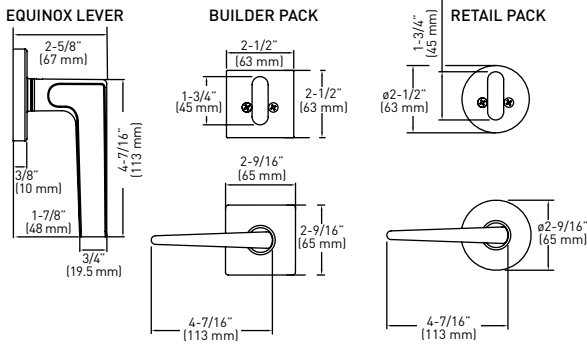

SPECIFICATIONS

- UNIVERSAL 6-IN-1 LATCHES
- DEADBOLT FITS 2-1/8" (54 mm) OR 1-1/2" (38 mm) BORE HOLE
- INCLUDES 1-3/4" x 2-1/4" FULL RADIUS CORNER "D" STRIKE STANDARD WITH HIGH SECURITY RADIUS CORNER STRIKE 1-1/8" x 2-3/4"
- FITS 1-3/8" TO 1-3/4" (35 mm - 45 mm) THICK DOORS
- COMPATIBLE WITH BOTH PREMIER AND PROFESSIONAL SERIES LOCKSETS

LIMITED LIFETIME MECHANICAL & 5 YEAR FINISH WARRANTY

EQUINOX INSIDE LEVER TRIM

VEGA INSIDE LEVER TRIM

BUILDER PACK CASE QTY.

WITH EQUINOX SQUARE ROSE LEVER TRIM

SATIN NICKEL 15	33-0766	6
MATTE BLACK 19*	33-0782*	6
POLISHED CHROME 26	33-0726	6
SATIN CHROME 26D	33-0746	6

*WITH VEGA SQUARE ROSE LEVER TRIM

RETAIL PACK

WITH EQUINOX ROUND ROSE LEVER TRIM

SATIN NICKEL 15	34-FV0766	4
POLISHED CHROME 26	34-FV0726	4

MEASUREMENTS SUBJECT TO A 3% VARIANCE

MEASUREMENTS ARE FOR REFERENCE ONLY. TAYMOR RESERVES THE RIGHT TO CHANGE THE PRODUCT SPECS WITHOUT NOTICE. FOR PRODUCT WARRANTY, PLEASE VISIT TAYMOR WEBSITE FOR DETAILS