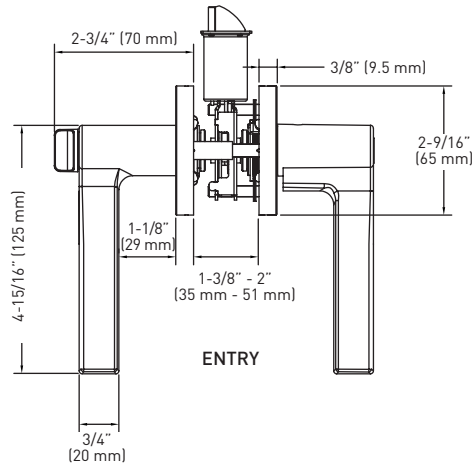

SPECIFICATIONS

- UNIVERSAL 6-IN-IN LATCH: DRIVE IN, SQUARE MORTISE AND RADIUS CORNER WITH ADJUSTABLE BACKSET: 2-3/8" (60 mm) - 2-3/4" (70 mm)
- STANDARD BORE HOLES: 2-1/8" (54 mm)
- FITS STANDARD DOOR THICKNESS: 1-3/8" (35 mm) - 1-3/4" (45 mm)
- FULL LIP RADIUS CORNER STRIKE WITH ADJUSTABLE TAB STANDARD: 1-3/4" x 2-1/4" (45 mm x 57 mm)
- EASY ACCESS EXPOSED DUAL SCREWS (ONE SIDE)
- PUSH BUTTON AUTO-RELEASE ON PRIVACY FUNCTION
- TURN BUTTON AUTO-RELEASE ON ENTRY FUNCTION
- NON-FIRE RATED

GRADE 3
ANSI GRADE 3

LIFETIME MECHANICAL & 5 YEAR FINISH WARRANTY

6-IN-1 PRIVACY/PASSAGE LATCH

FULL LIP RADIUS STRIKE

MEASUREMENTS SUBJECT TO A 3% VARIANCE

MEASUREMENTS ARE FOR REFERENCE ONLY. TAYMOR RESERVES THE RIGHT TO CHANGE THE PRODUCT SPECS WITHOUT NOTICE. FOR PRODUCT WARRANTY, PLEASE VISIT TAYMOR WEBSITE FOR DETAILS

ROUND ROSE

BUILDER PACK	ENTRY	PRIVACY	PASSAGE	CASE QTY.	DUMMY	CASE QTY.
SATIN NICKEL 15	33-D009164SN	33-D009124SN	33-D009134SN	20	33-914SN	30
MATTE BLACK 19	33-D009164BLK	33-D009124BLK	33-D009134BLK	20	33-914BLK	30
POLISHED CHROME 26	33-D009164PC	33-D009124PC	33-D009134PC	20	33-914PC	30

RETAIL PACK

SATIN NICKEL 15	34-FV009164SN	34-FV009124SN	34-FV009134SN	4	-	-
MATTE BLACK 19	34-FV009164BLK	34-FV009124BLK	34-FV009134BLK	4	-	-

SQUARE ROSE

BUILDER PACK	ENTRY	PRIVACY	PASSAGE	CASE QTY.	DUMMY	CASE QTY.
SATIN NICKEL 15	33-D009264SN	33-D009224SN	33-D009234SN	20	33-924SN	30
MATTE BLACK 19	33-D009264BLK	33-D009224BLK	33-D009234BLK	20	33-924BLK	30
POLISHED CHROME 26	33-D009264PC	33-D009224PC	33-D009234PC	20	33-924PC	30