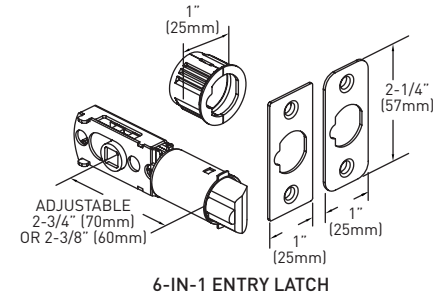

SPECIFICATIONS

- UNIVERSAL 6-IN-IN LATCH: DRIVE IN, SQUARE MORTISE AND RADIUS CORNER WITH ADJUSTABLE BACKSET: 2-3/8" (60 mm) - 2-3/4" (70 mm)
- STANDARD BORE HOLES: 2-1/8" (54 mm)
- FITS STANDARD DOOR THICKNESS: 1-3/8" (35 mm) - 1-3/4" (45 mm)
- FULL LIP RADIUS CORNER STRIKE WITH ADJUSTABLE TAB STANDARD: 1-3/4" x 2-1/4" (45 mm x 57 mm)
- EASY ACCESS EXPOSED DUAL SCREWS (ONE SIDE)
- PUSH BUTTON AUTO-RELEASE ON PRIVACY FUNCTION
- TURN BUTTON AUTO-RELEASE ON ENTRY FUNCTION
- NON-FIRE RATED

GRADE 3
ANSI GRADE 3

LIFETIME MECHANICAL & 5 YEAR FINISH WARRANTY

6-IN-1 PRIVACY/PASSAGE LATCH

FULL LIP RADIUS STRIKE

MEASUREMENTS SUBJECT TO A 3% VARIANCE

MEASUREMENTS ARE FOR REFERENCE ONLY. TAYMOR RESERVES THE RIGHT TO CHANGE THE PRODUCT SPECS WITHOUT NOTICE. FOR PRODUCT WARRANTY, PLEASE VISIT TAYMOR WEBSITE FOR DETAILS