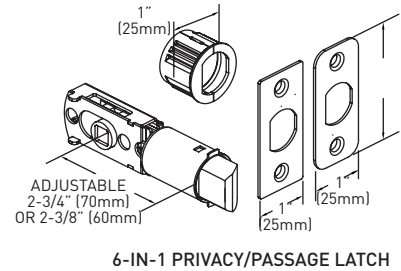

SPECIFICATIONS

- UNIVERSAL 6-IN-IN LATCH: DRIVE IN, SQUARE MORTISE AND RADIUS CORNER WITH ADJUSTABLE BACKSET: 2-3/8" (60 mm) - 2-3/4" (70 mm)
- STANDARD BORE HOLES: 2-1/8" (54 mm)
- FITS STANDARD DOOR THICKNESS: 1-3/8" (35 mm) - 1-3/4" (45 mm)
- FULL LIP RADIUS CORNER STRIKE WITH ADJUSTABLE TAB STANDARD: 1-3/4" x 2-1/4" (45 mm x 57 mm)
- EASY ACCESS EXPOSED DUAL SCREWS (ONE SIDE)
- PUSH BUTTON AUTO-RELEASE ON PRIVACY FUNCTION
- TURN BUTTON AUTO-RELEASE ON ENTRY FUNCTION
- NON-FIRE RATED

GRADE 3
ANSI GRADE 3

LIFETIME MECHANICAL & 5 YEAR FINISH WARRANTY

6-IN-1 PRIVACY/PASSAGE LATCH

FULL LIP RADIUS STRIKE

MEASUREMENTS SUBJECT TO A 3% VARIANCE

MEASUREMENTS ARE FOR REFERENCE ONLY. TAYMOR RESERVES THE RIGHT TO CHANGE THE PRODUCT SPECS WITHOUT NOTICE. FOR PRODUCT WARRANTY, PLEASE VISIT TAYMOR WEBSITE FOR DETAILS