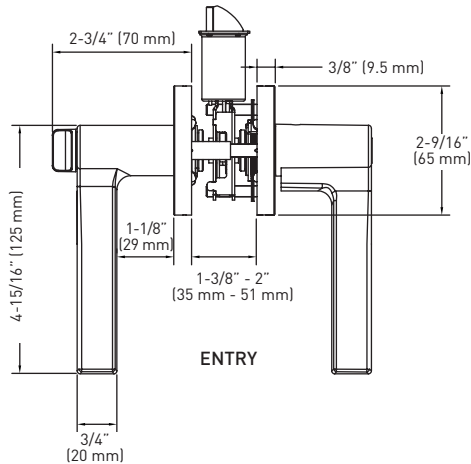

SPECIFICATIONS

- ▶ UNIVERSAL 6-IN-IN LATCH: DRIVE IN, SQUARE MORTISE AND RADIUS CORNER WITH ADJUSTABLE BACKSET: 2-3/8" (60 mm) - 2-3/4" (70 mm)
- ▶ STANDARD BORE HOLES: 2-1/8" (54 mm)
- ▶ FITS STANDARD DOOR THICKNESS: 1-3/8" (35 mm) - 1-3/4" (45 mm)
- ▶ FULL LIP RADIUS CORNER STRIKE WITH ADJUSTABLE TAB STANDARD: 1-3/4" x 2-1/4" (45 mm x 57 mm)
- ▶ EASY ACCESS EXPOSED DUAL SCREWS (ONE SIDE)
- ▶ PUSH BUTTON AUTO-RELEASE ON PRIVACY FUNCTION
- ▶ TURN BUTTON AUTO-RELEASE ON ENTRY FUNCTION
- ▶ NON-FIRE RATED

GRADE 3
ANSI GRADE 3

LIFETIME MECHANICAL & 5 YEAR FINISH WARRANTY

6-IN-1 PRIVACY/PASSAGE LATCH

FULL LIP RADIUS STRIKE

MEASUREMENTS SUBJECT TO A 3% VARIANCE

MEASUREMENTS ARE FOR REFERENCE ONLY. TAYMOR RESERVES THE RIGHT TO CHANGE THE PRODUCT SPECS WITHOUT NOTICE. FOR PRODUCT WARRANTY, PLEASE VISIT TAYMOR WEBSITE FOR DETAILS

ROUND ROSE

BUILDER PACK	ENTRY	PRIVACY	PASSAGE	CASE QTY.	DUMMY	CASE QTY.
SATIN NICKEL 15	33-D009164SN	33-D009124SN	33-D009134SN	20	33-914SN	30
MATTE BLACK 19	33-D009164BLK	33-D009124BLK	33-D009134BLK	20	33-914BLK	30
POLISHED CHROME 26	33-D009164PC	33-D009124PC	33-D009134PC	20	33-914PC	30

RETAIL PACK

SATIN NICKEL 15	34-FV009164SN	34-FV009124SN	34-FV009134SN	4	-	-
MATTE BLACK 19	34-FV009164BLK	34-FV009124BLK	34-FV009134BLK	4	-	-

SQUARE ROSE

BUILDER PACK	ENTRY	PRIVACY	PASSAGE	CASE QTY.	DUMMY	CASE QTY.
SATIN NICKEL 15	33-D009264SN	33-D009224SN	33-D009234SN	20	33-924SN	30
MATTE BLACK 19	33-D009264BLK	33-D009224BLK	33-D009234BLK	20	33-924BLK	30
POLISHED CHROME 26	33-D009264PC	33-D009224PC	33-D009234PC	20	33-924PC	30