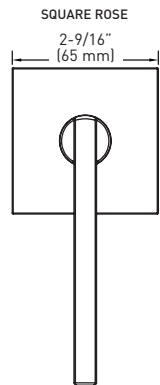

6-IN-1 PRIVACY/PASSAGE LATCH

FULL LIP RADIUS STRIKE

MEASUREMENTS SUBJECT TO A 3% VARIANCE

MEASUREMENTS ARE FOR REFERENCE ONLY. TAYMOR RESERVES THE RIGHT TO CHANGE THE PRODUCT SPECS WITHOUT NOTICE. FOR PRODUCT WARRANTY, PLEASE VISIT TAYMOR WEBSITE FOR DETAILS

ROUND ROSE

BUILDER PACK	ENTRY	PRIVACY	PASSAGE	CASE QTY.	DUMMY	CASE QTY.
SATIN NICKEL 15	33-D009164SN	33-D009124SN	33-D009134SN	20	33-914SN	30
MATTE BLACK 19	33-D009164BLK	33-D009124BLK	33-D009134BLK	20	33-914BLK	30
POLISHED CHROME 26	33-D009164PC	33-D009124PC	33-D009134PC	20	33-914PC	30

RETAIL PACK

SATIN NICKEL 15	34-FV009164SN	34-FV009124SN	34-FV009134SN	4	-	-
MATTE BLACK 19	34-FV009164BLK	34-FV009124BLK	34-FV009134BLK	4	-	-

SQUARE ROSE

BUILDER PACK	ENTRY	PRIVACY	PASSAGE	CASE QTY.	DUMMY	CASE QTY.
SATIN NICKEL 15	33-D009264SN	33-D009224SN	33-D009234SN	20	33-924SN	30
MATTE BLACK 19	33-D009264BLK	33-D009224BLK	33-D009234BLK	20	33-924BLK	30
POLISHED CHROME 26	33-D009264PC	33-D009224PC	33-D009234PC	20	33-924PC	30

RETAIL PACK

SATIN NICKEL 15	34-FV009264SN	34-FV009224SN	34-FV009234SN	4	-	-
MATTE BLACK 19	34-FV009264BLK	34-FV009224BLK	34-FV009234BLK	4	-	-