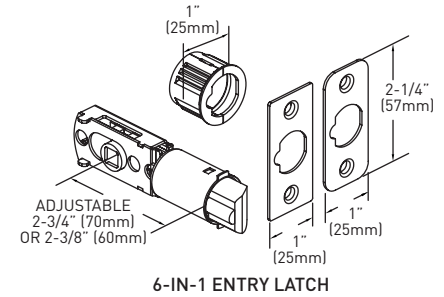

SPECIFICATIONS

- ▶ UNIVERSAL 6-IN-IN LATCH: DRIVE IN, SQUARE MORTISE AND RADIUS CORNER WITH ADJUSTABLE BACKSET: 2-3/8" (60 mm) - 2-3/4" (70 mm)
- ▶ STANDARD BORE HOLES: 2-1/8" (54 mm)
- ▶ FITS STANDARD DOOR THICKNESS: 1-3/8" (35 mm) - 1-3/4" (45 mm)
- ▶ FULL LIP RADIUS CORNER STRIKE WITH ADJUSTABLE TAB STANDARD: 1-3/4" x 2-1/4" (45 mm x 57 mm)
- ▶ EASY ACCESS EXPOSED DUAL SCREWS (ONE SIDE)
- ▶ PUSH BUTTON AUTO-RELEASE ON PRIVACY FUNCTION
- ▶ TURN BUTTON AUTO-RELEASE ON ENTRY FUNCTION
- ▶ NON-FIRE RATED

GRADE 3
ANSI GRADE 3

LIFETIME MECHANICAL & 5 YEAR FINISH WARRANTY

6-IN-1 PRIVACY/PASSAGE LATCH

FULL LIP RADIUS STRIKE

MEASUREMENTS SUBJECT TO A 3% VARIANCE

MEASUREMENTS ARE FOR REFERENCE ONLY. TAYMOR RESERVES THE RIGHT TO CHANGE THE PRODUCT SPECS WITHOUT NOTICE. FOR PRODUCT WARRANTY, PLEASE VISIT TAYMOR WEBSITE FOR DETAILS