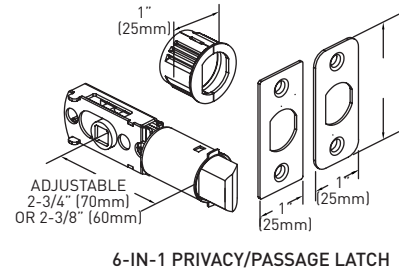

SPECIFICATIONS

- ▶ UNIVERSAL 6-IN-IN LATCH: DRIVE IN, SQUARE MORTISE AND RADIUS CORNER WITH ADJUSTABLE BACKSET: 2-3/8" (60 mm) - 2-3/4" (70 mm)
- ▶ STANDARD BORE HOLES: 2-1/8" (54 mm)
- ▶ FITS STANDARD DOOR THICKNESS: 1-3/8" (35 mm) - 1-3/4" (45 mm)
- ▶ FULL LIP RADIUS CORNER STRIKE WITH ADJUSTABLE TAB STANDARD: 1-3/4" x 2-1/4" (45 mm x 57 mm)
- ▶ EASY ACCESS EXPOSED DUAL SCREWS (ONE SIDE)
- ▶ PUSH BUTTON AUTO-RELEASE ON PRIVACY FUNCTION
- ▶ TURN BUTTON AUTO-RELEASE ON ENTRY FUNCTION
- ▶ NON-FIRE RATED

GRADE 3
ANSI GRADE 3

LIFETIME MECHANICAL & 5 YEAR FINISH WARRANTY

6-IN-1 PRIVACY/PASSAGE LATCH

FULL LIP RADIUS STRIKE

MEASUREMENTS SUBJECT TO A 3% VARIANCE

MEASUREMENTS ARE FOR REFERENCE ONLY. TAYMOR RESERVES THE RIGHT TO CHANGE THE PRODUCT SPECS WITHOUT NOTICE. FOR PRODUCT WARRANTY, PLEASE VISIT TAYMOR WEBSITE FOR DETAILS