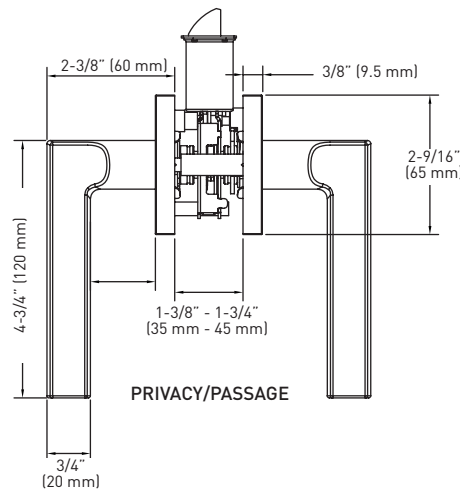

6-IN-1 PRIVACY/PASSAGE LATCH

FULL LIP RADIUS STRIKE

MEASUREMENTS SUBJECT TO A 3% VARIANCE

MEASUREMENTS ARE FOR REFERENCE ONLY. TAYMOR RESERVES THE RIGHT TO CHANGE THE PRODUCT SPECS WITHOUT NOTICE. FOR PRODUCT WARRANTY, PLEASE VISIT TAYMOR WEBSITE FOR DETAILS

ROUND ROSE

BUILDER PACK	ENTRY	PRIVACY	PASSAGE	CASE QTY.	DUMMY	CASE QTY.
SATIN NICKEL 15	33-D009164SN	33-D009124SN	33-D009134SN	20	33-914SN	30
MATTE BLACK 19	33-D009164BLK	33-D009124BLK	33-D009134BLK	20	33-914BLK	30
POLISHED CHROME 26	33-D009164PC	33-D009124PC	33-D009134PC	20	33-914PC	30

RETAIL PACK

SATIN NICKEL 15	34-FV009164SN	34-FV009124SN	34-FV009134SN	4	-	-
MATTE BLACK 19	34-FV009164BLK	34-FV009124BLK	34-FV009134BLK	4	-	-

SQUARE ROSE

BUILDER PACK	ENTRY	PRIVACY	PASSAGE	CASE QTY.	DUMMY	CASE QTY.
SATIN NICKEL 15	33-D009264SN	33-D009224SN	33-D009234SN	20	33-924SN	30
MATTE BLACK 19	33-D009264BLK	33-D009224BLK	33-D009234BLK	20	33-924BLK	30
POLISHED CHROME 26	33-D009264PC	33-D009224PC	33-D009234PC	20	33-924PC	30

RETAIL PACK

SATIN NICKEL 15	34-FV009264SN	34-FV009224SN	34-FV009234SN	4	-	-
MATTE BLACK 19	34-FV009264BLK	34-FV009224BLK	34-FV009234BLK	4	-	-