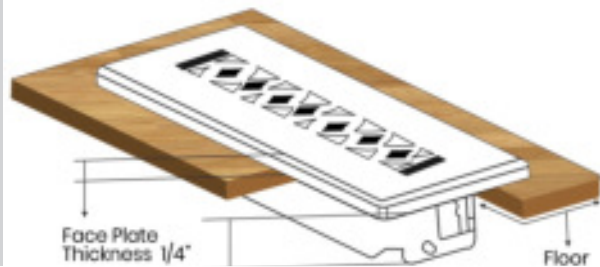

**Floor Register:**

Size 4"x10" (Duct opening size)

**Model:** VR 109

**Design:** Linear Design

**Metal:**

Cast Aluminum

**Available Colors:**

Black, Brown, White & Satin Aluminum

**PRIMA FLOOR REGISTER  
SIZE 4"X10"**

<b>Duct</b>	Opening	4"X10"
<b>Outer Face Plate</b>	Length	12
<b>Outer Face Plate</b>	Width	6
<b>Damper at back</b>	Depth	1-1/2"

Faceplate Sits 7 Mm Above The Floor Level