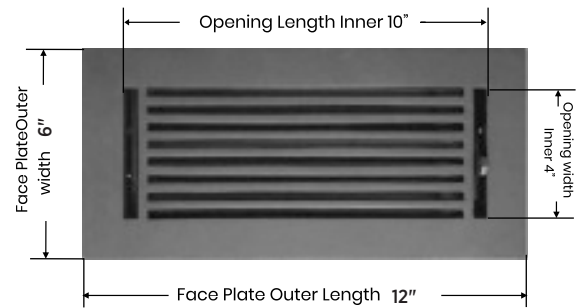

**Floor Register:**

Size 4"x10" (Duct opening size)

**Model:** VR 109

**Design:** Linear Design

**Metal:**

Cast Aluminum

**Available Colors:**

Black, Brown, White & Satin Aluminum

**PRIMA FLOOR REGISTER  
SIZE 4"X10"**

<b>Duct</b>	Opening	4"X10"
<b>Outer Face Plate</b>	Length	12
<b>Outer Face Plate</b>	Width	6
<b>Damper at back</b>	Depth	1-1/2"

Faceplate Sits 7 Mm Above The Floor Level