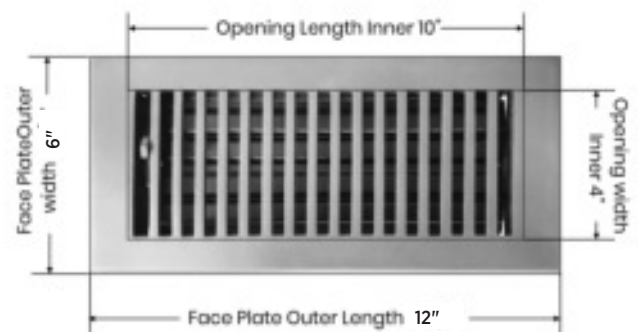

Floor Register:

Size 4"x10" (Duct opening size)

Model: VR 102

Design: Modern Design

Metal:

Cast Aluminum

Available Colors:

Black, Brown, White & Satin Aluminum

**PRIMA FLOOR REGISTER
SIZE 4"X10"**

Duct	Opening	4"X10"
Outer Face Plate	Length	12
Outer Face Plate	Width	6
Damper at back	Depth	1-1/2"

Faceplate Sits 7 Mm Above The Floor Level