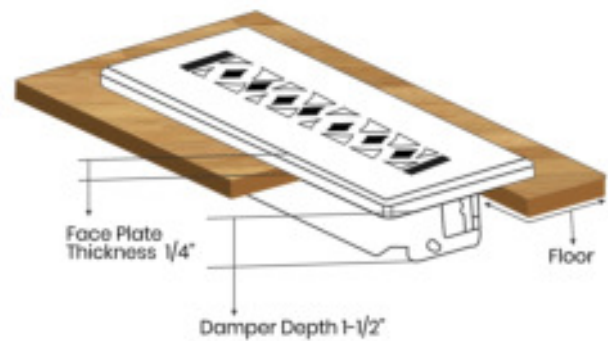

Floor Register:

Size 4"x10" (Duct opening size)

Model: VR 102

Design: Modern Design

Metal:

Cast Aluminum

Available Colors:

Black, Brown, White & Satin Aluminum

**PRIMA FLOOR REGISTER
SIZE 4"X10"**

Duct	Opening	4"X10"
Outer Face Plate	Length	12
Outer Face Plate	Width	6
Damper at back	Depth	1-1/2"

Faceplate Sits 7 Mm Above The Floor Level