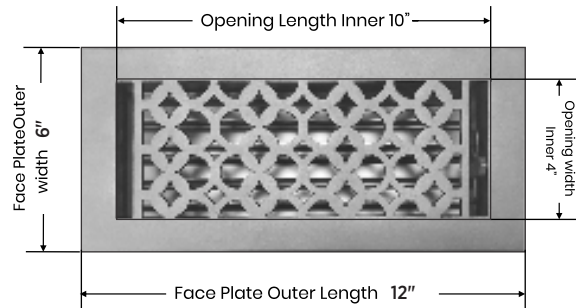

Floor Register:

Size 4"x10" (Duct opening size)

Model: VR 100

Design: Tudor Mashroom

Metal:

Cast Aluminum & Cast Iron

Available Colors:

Black, Brown & White

**PRIMA FLOOR REGISTER
SIZE 4"X10"**

Duct	Opening	4"X10"
Outer Face Plate	Length	12"
Outer Face Plate	Width	6"
Damper at back	Depth	1-1/2"

Faceplate Sits 7 mm Above The Floor Level

3