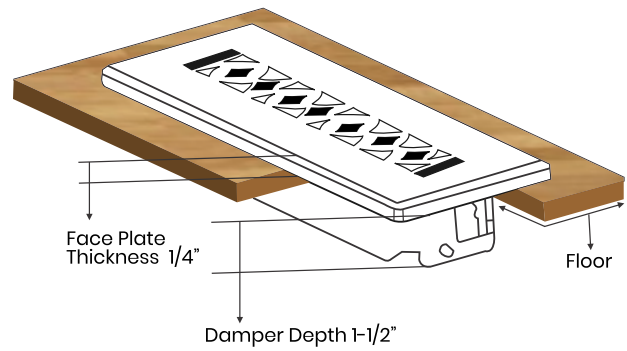

Floor Register:

Size 4"x10" (Duct opening size)

Model: VR 100

Design: Tudor Mashroom

Metal:

Cast Aluminum & Cast Iron

Available Colors:

Black, Brown & White

**PRIMA FLOOR REGISTER
SIZE 4"X10"**

Duct	Opening	4"X10"
Outer Face Plate	Length	12"
Outer Face Plate	Width	6"
Damper at back	Depth	1-1/2"

Faceplate Sits 7 mm Above The Floor Level

3