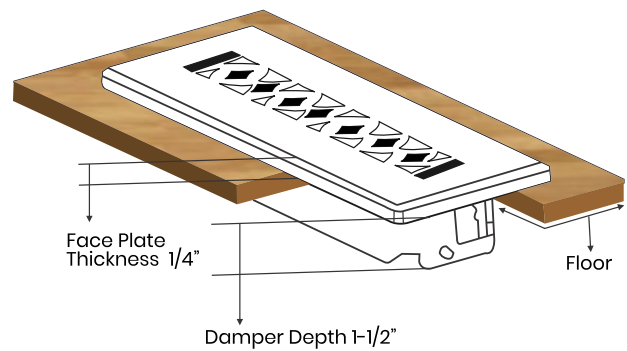

Floor Register:

Size 4"x10" (Duct opening size)

Model: VR 109

Design: Linear Design

Metal:

Cast Aluminum

Available Colours:

Black, Brown, White &

**PRIMA FLOOR REGISTER
SIZE 4"X10"**

Duct	Opening	4"X10"
Outer Face Plate	Length	12"
Outer Face Plate	Width	6"
Damper at back	Depth	1-1/2"

Faceplate Sits 7 mm Above The Floor Level