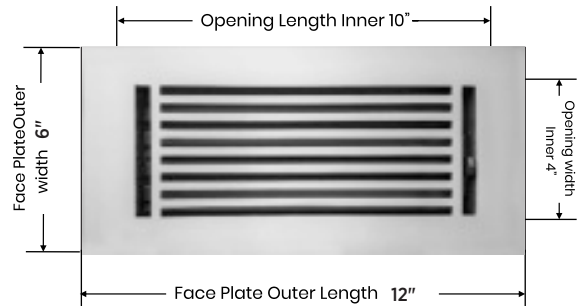

Floor Register:

Size 4"x10" (Duct opening size)

Model: VR 109

Design: Linear Design

Metal:

Cast Aluminum

Available Colours:

Black, Brown, White &

**PRIMA FLOOR REGISTER
SIZE 4"X10"**

Duct	Opening	4"X10"
Outer Face Plate	Length	12"
Outer Face Plate	Width	6"
Damper at back	Depth	1-1/2"

Faceplate Sits 7 mm Above The Floor Level