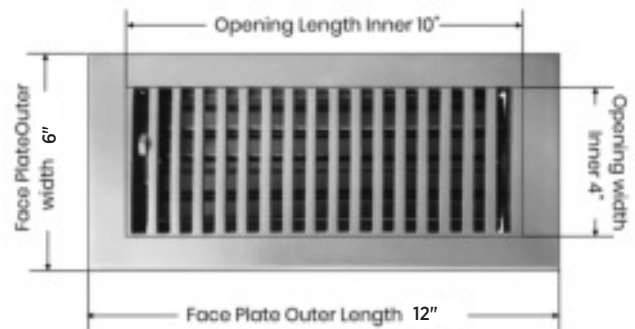

Floor Register:

Size 4"x10" (Duct opening size)

Model: VR 102

Design: Moden Design

Metal:

Cast Aluminum

Available Colours:

Black, Brown, White & Gold

**PRIMA FLOOR REGISTER
SIZE 4"X10"**

Duct	Opening	4"X10"
Outer Face Plate	Length	12"
Outer Face Plate	Width	6"
Damper at back	Depth	1-1/2"

Faceplate Sits 7 mm Above The Floor Level