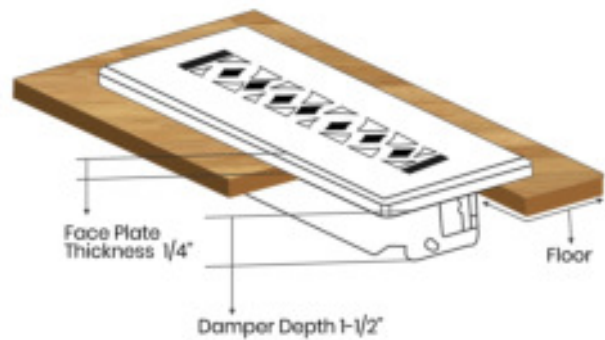

Floor Register:

Size 4"x10" (Duct opening size)

Model: VR 102

Design: Moden Design

Metal:

Cast Aluminum

Available Colours:

Black, Brown, White & Gold

**PRIMA FLOOR REGISTER
SIZE 4"X10"**

Duct	Opening	4"X10"
Outer Face Plate	Length	12"
Outer Face Plate	Width	6"
Damper at back	Depth	1-1/2"

Faceplate Sits 7 mm Above The Floor Level